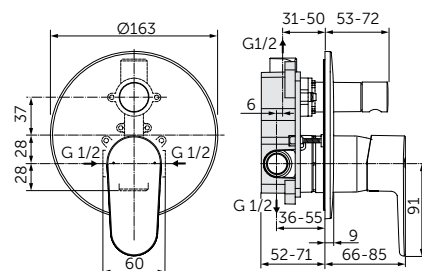

SKU

A7193XG