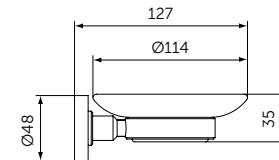

### SOAP DISH & HOLDER

**MODEL**

Soap Dish & Holder

- W: 114 H: 48 D: 127mm
- Frosted glass dish
- Wall mounting

**SKU**

A9122XG