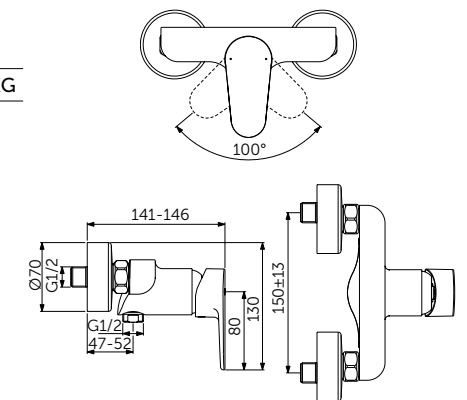

GRANDE BASIN MIXER

MODEL	SKU
No pop-up waste	BC554XG
Click clack waste	BD131XG

- EasyFix® system
- Slim aerator 5l/min
- FirmaFlow® ceramic disc cartridge 28mm
- Temperature limiter
- Supplied with flexible hoses G3/8 PEX
- Comfort area: Height 120mm
- BD131XG to be used only in combination with washbasins with overflow

GRANDE BASIN MIXER

MODEL	SKU
With metal pop-up waste	BC699XG

- EasyFix® system
- Slim aerator 5l/min
- FirmaFlow® ceramic disc cartridge 28mm
- Temperature limiter
- Supplied with flexible hoses G3/8 PEX
- Comfort area: Height 120mm

SIDE HANDLE GRANDE BASIN MIXER

MODEL	SKU
No pop-up waste	BC555XG

- EasyFix® system
- Slim aerator 5l/min
- FirmaFlow® ceramic disc cartridge 28mm
- Temperature limiter
- Supplied with flexible hoses G3/8 PEX
- Comfort area: Height 159mm

SIDE HANDLE GRANDE BASIN MIXER

MODEL	SKU
With metal pop-up waste	BC703XG

- EasyFix® system
- Slim aerator 5l/min
- FirmaFlow® ceramic disc cartridge 28mm
- Temperature limiter
- Supplied with flexible hoses G3/8 PEX
- Comfort area: Height 159mm

BUILT-IN BASIN MIXER KIT2

MODEL	SKU
224mm cast spout	BD133XG

- Kit 2
- Metal escutcheon
- Metal handle with printed red and blue colour indication
- Slim aerator 5l/min
- To be used only in combination with A1313NU Kit – to be purchased separately

BIDET MIXER

MODEL	SKU
With metal pop-up waste	BC705XG

- EasyFix® system
- Ball joint aerator 5l/min
- FirmaFlow® ceramic disc cartridge 28mm
- Temperature limiter
- Supplied with flexible hoses G3/8 PEX

EXPOSED SHOWER MIXER

MODEL	SKU
No diverter	BC499XG

- FirmaFlow® ceramic disc cartridge 38mm
- Temperature limiter
- Check valve
- Standard S connectors

EXPOSED BATH & SHOWER MIXER

MODEL	SKU
With automatic diverter	BC500XG