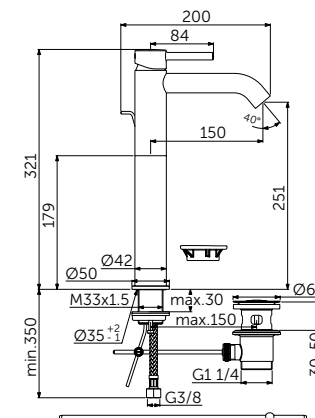

BASIN MIXER

MODEL	SKU
No pop-up waste	BC268XG
Slotted click-clack metal pop-up waste	BC822XG

- EasyFix® system
- Hidden aerator 5l/min
- FirmaFlow® ceramic disc cartridge 28mm
- Temperature limiter
- Supplied with flexible hoses G3/8 PEX
- Comfort area: Height 75mm
- BC822XG to be used only in combination with washbasins with overflow

BASIN MIXER

MODEL	SKU
Metal pop-up waste	BC193XG

- EasyFix® system
- Hidden aerator 5l/min
- FirmaFlow® ceramic disc cartridge 28mm
- Temperature limiter
- Supplied with flexible hoses G3/8 PEX
- Comfort area: Height 75mm

VESSEL BASIN MIXER

MODEL	SKU
No pop-up waste	BC269XG
Slotted click-clack metal pop-up waste	BD137XG

- EasyFix® system
- Hidden aerator 5l/min
- FirmaFlow® ceramic disc cartridge 28mm
- Temperature limiter
- With shaft screw connection
- Supplied with flexible hoses G3/8 PEX
- Comfort area: Height 250mm
- BD137XG to be used only in combination with washbasins with overflow

VESSEL BASIN MIXER

MODEL	SKU
Metal pop-up waste	BC194XG

- EasyFix® system
- Hidden aerator 5l/min
- FirmaFlow® ceramic disc cartridge 28mm
- Temperature limiter
- With shaft screw connection
- Supplied with flexible hoses G3/8 PEX
- Comfort area: Height 250mm

BUILT-IN BASIN MIXER KIT2

MODEL	SKU
Tubular spout 190mm	A6938XG

- Hidden aerator
- Kit 1 to be purchased separately (A1313NU)

BIDET MIXER

MODEL	SKU
Metal pop-up waste	BC197XG

- EasyFix® system
- Ball joint aerator 5l/min
- FirmaFlow® ceramic disc cartridge 28mm
- Temperature limiter
- Supplied with flexible hoses G3/8 PEX

EXPOSED SHOWER MIXER

MODEL	SKU
No diverter	BC200XG

- FirmaFlow® ceramic disc cartridge 38mm
- Temperature limiter
- Check valves
- Standard s-connectors with noise reducers

EXPOSED BATH & SHOWER MIXER

MODEL	SKU
With automatic diverter	BC199XG