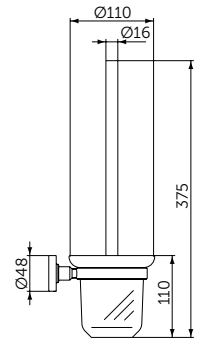

### TOILET BRUSH & HOLDER

**MODEL**

Toilet Brush & Holder

- W: 110 H: 375 D: 139mm
- Frosted glass holder
- Black brush head
- Wall mounting

**SKU**

A9119XG