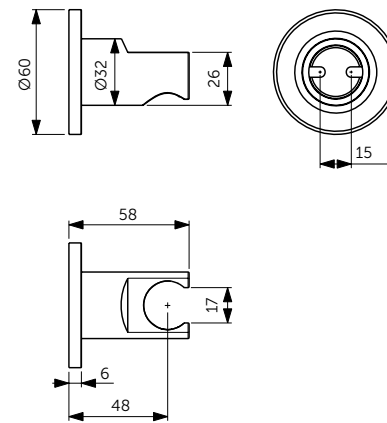

HAND SHOWER SUPPORT

MODEL	SKU
Hand shower support	BC806XG
- Made of metal with plastic insert to protect surface - For hose with conical nuts