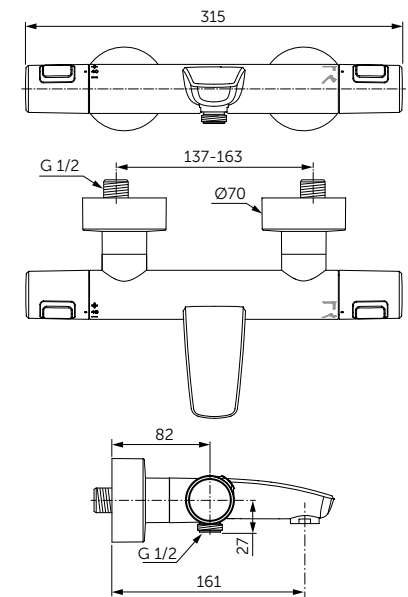

EXPOSED THERMOSTATIC BATH & SHOWER MIXER

MODEL	SKU
Thermostatic bath and shower mixer	A7544XG

- FirmaFlow® Therm - thermostatic cartridge
- S-connectors with hidden nuts
- Ceramic disc diverter integrated in the handle - 180°
- Cool body technology
- Hot water at 40°C stop button and 50% water volume stop button
- Non return valve
- Comply with EN 1111