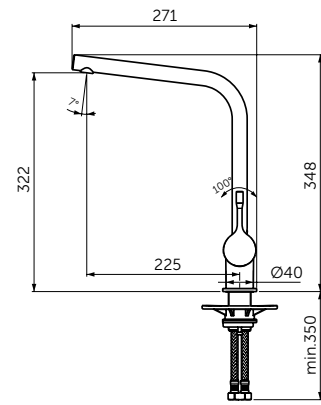

CERALOOK KITCHEN SINK MIXER

MODEL

Sink Mixer With Tubular Spout

SKU

BC174XG

- Brass body with L tubular spout
- 38 mm FirmaFlow® cartridge
- Hot water temperature control
- Click technology
- BlueStart® technology
- Best comfort zone
- Metal handle with red and blue color indication - printed on handle
- Hidden aerator
- EasyFix with centering & sealing ring
- With shaft screw connection
- Flexible hoses G3/8" for water supply system connection

CERAFINE O KITCHEN SINK MIXER

MODEL

Sink Mixer With High Tubular Spout

SKU

BC501XG

- High attached tubular spout rotating on 360°
- 28 mm FirmaFlow® cartridge
- Hot water temperature control
- Comfort zone
- Metal handle with red and blue color indication - printed on handle
- Aerator Perlator
- EasyFix with centering & sealing ring
- With shaft screw connection
- Flexible hoses G3/8" for water supply system connection