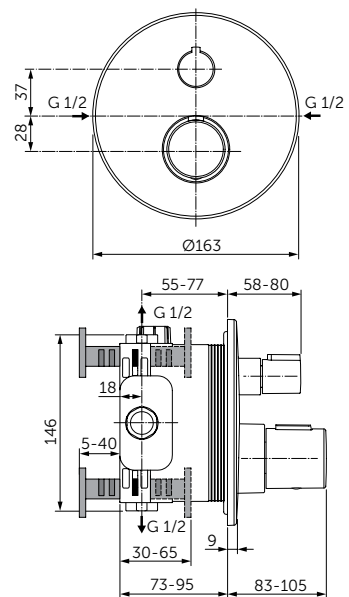

MODEL	SKU
Built-in thermostatic shower mixer without diverter	A5813XG

- Kit 1 A1000NU to be purchase separately
- IS Thermostatic cartridge
- Ceramic discs on/off valve 3/4" - 90°
- Metal handle with hot water stop button pre-fixed at 40°C
- Max. hot water temperature adjustable
- Escutcheon holder with integrated sealing
- Maximum flow rate at 3 bar - 26 l/min
- Comply with EN1111