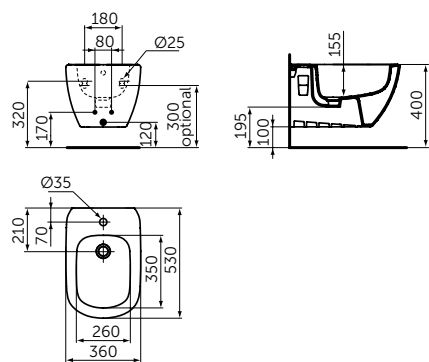

VANITY 825 MM

MODEL	SKU
Vanity 825 mm	T3509V3

- Tap hole
- Overflow
- Wall mounted installation
- Compatible with Tesi basin unit 800mm T0051ZT (to be purchased separately)

VANITY 625 MM

MODEL	SKU
Vanity 625 mm	T3510V3

- Tap hole
- Overflow
- Wall mounted installation
- Compatible with Tesi basin unit 600mm T0050ZT (to be purchased separately)

BASIN UNIT 800 MM

MODEL	SKU
Basin unit 800 mm	T0051ZT

- 2 adjustable drawers with soft closing system
- Built-in handle
- Recommended Space Saving siphon EE23033967
- For use with Tesi (T3509V3) and Connect Air (E0279V3) vanities (to be purchased separately)

BASIN UNIT 600 MM

MODEL	SKU
Basin unit 600 mm	T0050ZT

- 2 adjustable drawers with soft closing system
- Built-in handle
- Recommended Space Saving siphon EE23033967
- For use with Tesi (T3510V3) and Connect Air (E0289V3) vanities (to be purchased separately)

WALL-HUNG BOWL - AQUABLADE® TECHNOLOGY

MODEL	SKU
Wall-hung bowl - AquaBlade® technology	T0079V3

- AquaBlade® flushing technology
- Fully hidden wall fixation
- Low flushing 4,5/3 litres
- T0079V3 model: compatible with slim sandwich seat T3527V3 (to be purchased separately)

FLOORSTANDING BACK-TO-WALL BOWL - AQUABLADE TECHNOLOGY

MODEL	SKU
Floorstanding back-to-wall - AquaBlade® technology	T0077V3

- AquaBlade® flushing technology
- Low flushing 4,5/3 litres
- Horizontal outlet - can be transformed in vertical outlet (VO) ordering one of the accessories elbow. VO can cover from 110 to 200mm rough-in
- T0077V3 model: compatible with slim sandwich seat T3527V3 (to be purchased separately)

SLIM SANDWICH SEAT

MODEL	SKU
Slim sandwich seat	T3527V3

- Soft closing
- Easy removable seat

WALL-HUNG BIDET

MODEL	SKU
Wall-hung bidet	T3552V3

- Standard overflow
- Tap hole
- Fully hidden wall fixation