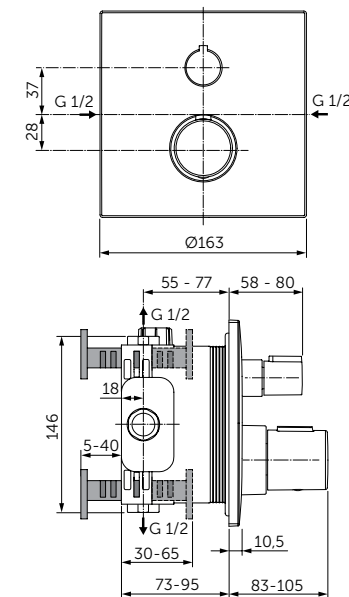

MODEL	SKU
Built-in thermostatic shower mixer without diverter	A6956XG

- Kit 1 A1000NU to be purchase separately
- IS Thermostatic cartridge
- Ceramic discs on/off valve 3/4" - 90°
- Metal handle with hot water stop button pre-fixed at 40°C
- Max. hot water temperature adjustable
- Escutcheon holder with integrated sealing and possible angle adjustment
- Maximum flow rate at 3 bar - 26 l/min
- Comply with EN1111