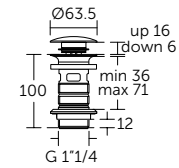

MODEL	SKU
Slotted clicker waste	E1482XG
For basins with an overflow