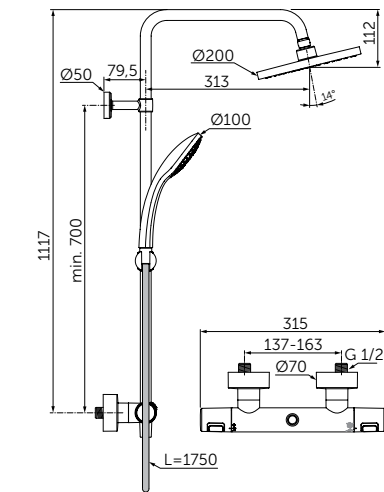

MODEL	SKU
Thermostatic mixer, round handspray & rainshower	A7545XG

- FirmaFlow® Therm - thermostatic cartridge
- S-connectors with hidden nuts
- Ceramic disc diverter integrated in the handle - 180°
- Cool body technology
- Hot water at 40°C stop button and 50% water volume stop button
- Non return valve
- Shower head made of plastic, Ø 200 mm, 12 l/min water flow limiter
- 100mm 1F Idealrain hand spray with 8l/min flow regulator
- Vertically adjustable wall bracket for easy installation
- Angle and height adjustable slider for hand spray on the rail
- 1750mm Idealflex shower hose
- Comply with EN 1111