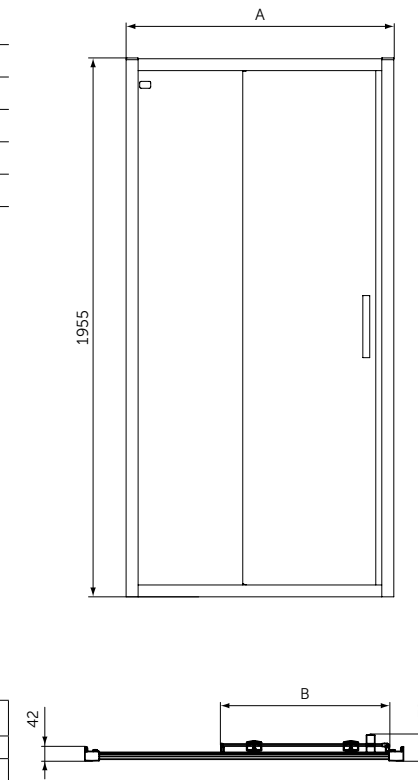

MODEL	SKU
Slider Door 100	K9273V3
Slider Door 105	K9274V3
Slider Door 110	K9275V3
Slider Door 120	K9277V3
Slider Door 140	K9278V3

- Height 1950 mm
- Chrome plated metal handle double
- Smooth running wheels
- Easy click top caps
- Suitable for installation on a tray or wetroom floor
- Reversible for both left and right hand fitting

	A (mm)	B (mm)
K9273	970-1020	513
K9274	1020-1070	538
K9275	1070-1120	563
K9277	1170-1220	613
K9278	1370-1420	713