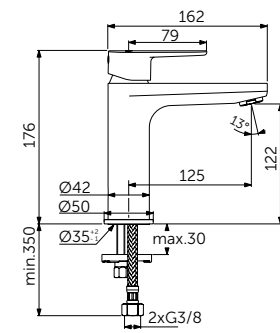

GRANDE BASIN MIXER

MODEL	SKU
No pop-up waste	BC554XG
Click clack waste	BD131XG

- EasyFix® system
- Slim aerator 5l/min
- FirmaFlow® ceramic disc cartridge 28mm
- Temperature limiter
- Supplied with flexible hoses G3/8 PEX
- Comfort area: Height 120mm
- BD131XG to be used only in combination with washbasins with overflow

GRANDE BASIN MIXER

MODEL	SKU
With metal pop-up waste	BC699XG

- EasyFix® system
- Slim aerator 5l/min
- FirmaFlow® ceramic disc cartridge 28mm
- Temperature limiter
- Supplied with flexible hoses G3/8 PEX
- Comfort area: Height 120mm

SIDE HANDLE GRANDE BASIN MIXER

MODEL	SKU
No pop-up waste	BC555XG

- EasyFix® system
- Slim aerator 5l/min
- FirmaFlow® ceramic disc cartridge 28mm
- Temperature limiter
- Supplied with flexible hoses G3/8 PEX
- Comfort area: Height 159mm

SIDE HANDLE GRANDE BASIN MIXER

MODEL	SKU
With metal pop-up waste	BC703XG

- EasyFix® system
- Slim aerator 5l/min
- FirmaFlow® ceramic disc cartridge 28mm
- Temperature limiter
- Supplied with flexible hoses G3/8 PEX
- Comfort area: Height 159mm

BUILT-IN BASIN MIXER KIT2

MODEL	SKU
224mm cast spout	BD133XG

- Kit 2
- Metal escutcheon
- Metal handle with printed red and blue colour indication
- Slim aerator 5l/min
- To be used only in combination with A1313NU Kit – to be purchased separately

BIDET MIXER

MODEL	SKU
With metal pop-up waste	BC705XG

- EasyFix® system
- Ball joint aerator 5l/min
- FirmaFlow® ceramic disc cartridge 28mm
- Temperature limiter
- Supplied with flexible hoses G3/8 PEX

EXPOSED SHOWER MIXER

MODEL	SKU
No diverter	BC499XG

- FirmaFlow® ceramic disc cartridge 38mm
- Temperature limiter
- Check valve
- Standard S connectors

EXPOSED BATH & SHOWER MIXER

MODEL	SKU
With automatic diverter	BC500XG