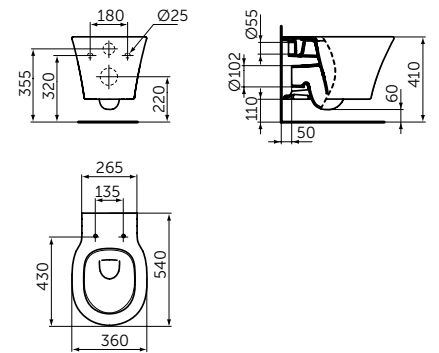

SKU

E0054V3