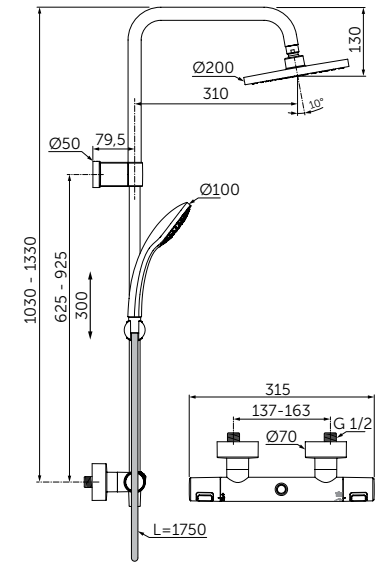

MODEL	SKU
Thermostatic mixer, round handspray & rainshower	A7546XG

- Height of rain shower head adjustable during installation
- FirmaFlow® Therm - thermostatic cartridge
- S-connectors with hidden nuts
- Ceramic disc diverter integrated in the handle - 180°
- Cool body technology
- Hot water at 40°C stop button and 50% water volume stop button
- Non return valve
- Shower head made of plastic, Ø 200 mm, 12 l/min water flow limiter
- 100mm 1F Idealrain hand spray with 8l/min flow regulator
- Angle and height adjustable slider for hand spray on the rail
- 1750mm Idealflex shower hose
- Comply with EN 1111