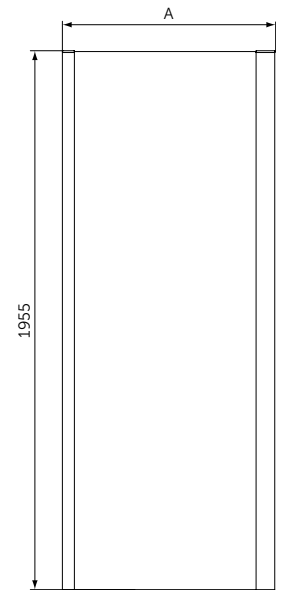

SLIDER

MODEL	SKU
Slider Door 160	K9282V3

- Height 1950 mm
- Chrome plated metal handle double
- Smooth running wheels
- Easy click top caps
- Suitable for installation on a tray or wetroom floor
- Reversible for both left and right hand fitting

SIDE PANELS

MODEL	SKU
Side Panel 70	K9297V3
Side Panel 75	K9298V3
Side Panel 80	K9299V3
Side Panel 85	K9301V3
Side Panel 90	K9374V3

- Height 1950 mm
- Easy click top caps
- Suitable for installation on a tray or wetroom floor
- Reversible for both left and right hand fitting

	A (mm)
K9297	670-720
K9298	720-770
K9299	770-820
K9301	820-870
K9374	870-920

SALOON DOORS

MODEL	SKU
Saloon Door 90	K9294V3
Saloon Door 100	K9296V3

- Height 1950 mm
- Chrome plated metal handle double
- Easy click top caps
- Suitable for installation on a tray or wetroom floor
- Reversible for both left and right hand fitting

	A (mm)	B (mm)
K9294	870-920	390
K9296	970-1020	440

WET ROOM PANELS

MODEL	SKU
Wet Room Panel 90	K9377V3
Wet Room Panel 100	K9378V3
Wet Room Panel 120	K9379V3
Wet Room Panel Fixation Wall	K9380V3
Wet Room Panel Fixation Angle	K9381V3

- Height 1950 mm
- Easy click top caps
- Reversible for both left and right hand fitting

	A (mm)
K9377	854-877
K9378	954-977
K9379	1154-1177
K9380	1000
K9381	962