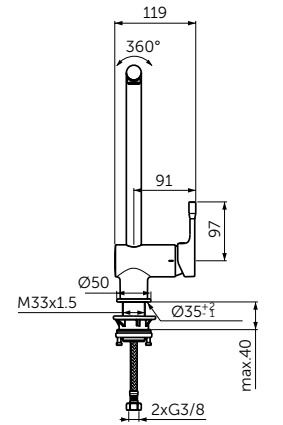

CERALOOK KITCHEN SINK MIXER

MODEL

Sink Mixer With Tubular Spout

SKU

BC174XG

- Brass body with L tubular spout
- 38 mm FirmaFlow® cartridge
- Hot water temperature control
- Click technology
- BlueStart® technology
- Best comfort zone
- Metal handle with red and blue color indication - printed on handle
- Hidden aerator
- EasyFix with centering & sealing ring
- With shaft screw connection
- Flexible hoses G3/8" for water supply system connection

CERAFINE O KITCHEN SINK MIXER

MODEL

Sink Mixer With High Tubular Spout

SKU

BC501XG

- High attached tubular spout rotating on 360°
- 28 mm FirmaFlow® cartridge
- Hot water temperature control
- Comfort zone
- Metal handle with red and blue color indication - printed on handle
- Aerator Perlator
- EasyFix with centering & sealing ring
- With shaft screw connection
- Flexible hoses G3/8" for water supply system connection