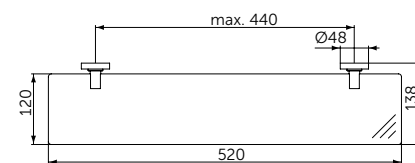

### GLASS SHELF

**MODEL**

Glass Shelf

- W: 520 H: 48 D: 138mm
- Frosted glass shelf
- Wall mounting

**SKU**

A9124XG