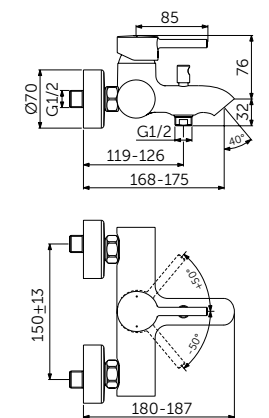

BASIN MIXER

MODEL	SKU
No pop-up waste	BC268XG
Slotted click-clack metal pop-up waste	BC822XG

- EasyFix® system
- Hidden aerator 5l/min
- FirmaFlow® ceramic disc cartridge 28mm
- Temperature limiter
- Supplied with flexible hoses G3/8 PEX
- Comfort area: Height 75mm
- BC822XG to be used only in combination with washbasins with overflow

BASIN MIXER

MODEL	SKU
Metal pop-up waste	BC193XG

- EasyFix® system
- Hidden aerator 5l/min
- FirmaFlow® ceramic disc cartridge 28mm
- Temperature limiter
- Supplied with flexible hoses G3/8 PEX
- Comfort area: Height 75mm

VESSEL BASIN MIXER

MODEL	SKU
No pop-up waste	BC269XG
Slotted click-clack metal pop-up waste	BD137XG

- EasyFix® system
- Hidden aerator 5l/min
- FirmaFlow® ceramic disc cartridge 28mm
- Temperature limiter
- With shaft screw connection
- Supplied with flexible hoses G3/8 PEX
- Comfort area: Height 250mm
- BD137XG to be used only in combination with washbasins with overflow

VESSEL BASIN MIXER

MODEL	SKU
Metal pop-up waste	BC194XG

- EasyFix® system
- Hidden aerator 5l/min
- FirmaFlow® ceramic disc cartridge 28mm
- Temperature limiter
- With shaft screw connection
- Supplied with flexible hoses G3/8 PEX
- Comfort area: Height 250mm

BUILT-IN BASIN MIXER KIT2

MODEL	SKU
Tubular spout 190mm	A6938XG

- Hidden aerator
- Kit 1 to be purchased separately (A1313NU)

BIDET MIXER

MODEL	SKU
Metal pop-up waste	BC197XG

- EasyFix® system
- Ball joint aerator 5l/min
- FirmaFlow® ceramic disc cartridge 28mm
- Temperature limiter
- Supplied with flexible hoses G3/8 PEX

EXPOSED SHOWER MIXER

MODEL	SKU
No diverter	BC200XG

- FirmaFlow® ceramic disc cartridge 38mm
- Temperature limiter
- Check valves
- Standard s-connectors with noise reducers

EXPOSED BATH & SHOWER MIXER

MODEL	SKU
With automatic diverter	BC199XG