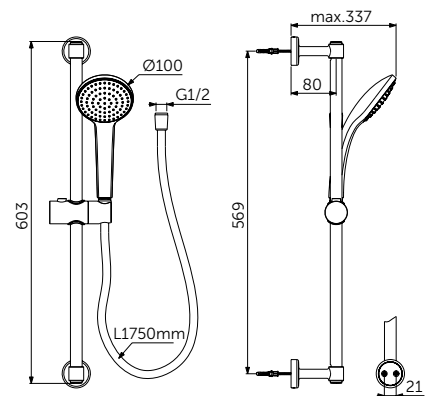

SHOWER SYSTEM FOR EXPOSED MIXERS

MODEL	SKU
Handspray & rainshower	BC747XG

- Ceramic disc diverter - 90°
- Shower head made of plastic, Ø 200 mm, 12 l/min water flow limiter
- 100mm 1F Idealrain hand spray with 8l/min flow regulator
- Vertically adjustable wall bracket for easy installation
- Angle and height adjustable slider for hand spray on the rail
- 1750mm Idealflex shower hose
- 800mm Idealflex shower hose to connect to exposed fitting

EXPOSED SHOWER SYSTEM WITH BATH SPOUT - 1126MM

MODEL	SKU
Single lever mixer, bath spout, hand spray & rainshower	BC525XG

- FirmaFlow® ceramic disk cartridge with hot water limiter
- S-connectors with hidden nuts
- Metal handle with red and blue indicator
- Non return valve
- 3-way ceramic disc diverter integrated in the handle - 360°
- Angle and height adjustable slider for hand spray on the rail
- Metal Wall bracket – compensate up to 10mm
- Shower head made of plastic, Ø 200 mm, 12 l/min water flow limiter
- 100mm 1F Idealrain hand spray with 8l/min flow regulator
- 1750mm Idealflex shower hose

SHOWER KIT

MODEL	SKU
Hand shower and sliding bar 600mm	BD142XG

- Ø 100 mm 1 function hand spray - rain (soft water spray)
- 600 mm Idealrain sliding bar
- Suitable for low and high pressure
- Limescale resistant with rub clean nozzles
- 8 litres per minute Eco flow regulator
- 1750mm Idealflex hose
- Angle and height adjustable slider for hand spray