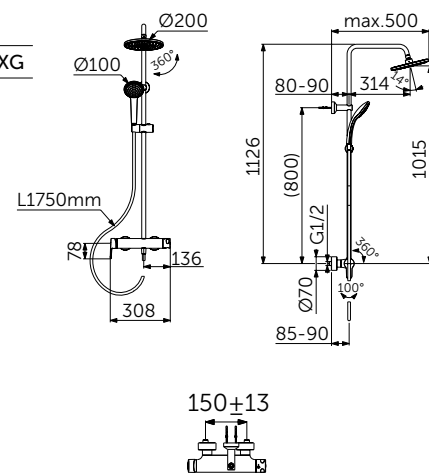

EXPOSED SHOWER SYSTEM

MODEL	SKU
Single lever mixer, handspray & rainshower	BC750XG

- FirmaFlow® ceramic disk cartridge with hot water limiter
- S-connectors with hidden nuts
- Metal handle with red and blue indicator
- Non return valve
- Ceramic disc diverter integrated in the handle - 180°
- Angle and height adjustable slider for hand spray on the rail
- Metal Wall bracket – compensate up to 10mm
- Shower head made of plastic, Ø 200 mm, 12 l/min water flow limiter
- 100mm 1F Idealrain hand spray with 8l/min flow regulator
- 1750mm Idealflex shower hose

SHOWER SYSTEM FOR EXPOSED MIXERS

MODEL	SKU
Handspray & rainshower	BC747XG

- Ceramic disc diverter - 90°
- Shower head made of plastic, Ø 200 mm, 12 l/min water flow limiter
- 100mm 1F Idealrain hand spray with 8l/min flow regulator
- Vertically adjustable wall bracket for easy installation
- Angle and height adjustable slider for hand spray on the rail
- 1750mm Idealflex shower hose
- 800mm Idealflex shower hose to connect to exposed fitting

EXPOSED SHOWER SYSTEM WITH BATH SPOUT - 1126MM

MODEL	SKU
Single lever mixer, bath spout, hand spray & rainshower	BC525XG

- FirmaFlow® ceramic disk cartridge with hot water limiter
- S-connectors with hidden nuts
- Metal handle with red and blue indicator
- Non return valve
- 3-way ceramic disc diverter integrated in the handle - 360°
- Angle and height adjustable slider for hand spray on the rail
- Metal Wall bracket – compensate up to 10mm
- Shower head made of plastic, Ø 200 mm, 12 l/min water flow limiter
- 100mm 1F Idealrain hand spray with 8l/min flow regulator
- 1750mm Idealflex shower hose

SHOWER KIT

MODEL	SKU
Hand shower and sliding bar 600mm	BD142XG