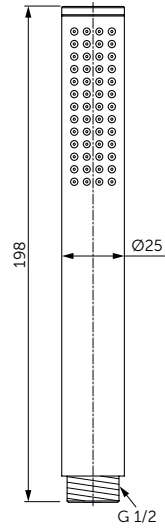

HAND SHOWER

MODEL	SKU
Stick	BC774XG

- Stick hand spray made of metal
- 1 function - normal spray (wide, rich jet)
- Limescale resistant with rub clean nozzles
- 8 l/min flow rate limit