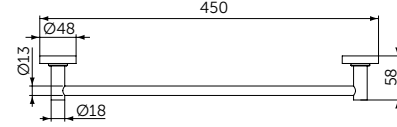

### TOWEL RAIL

**MODEL**

Towel Rail

- W: 450 H: 48 D: 58mm
- Wall mounting

**SKU**

A9117XG