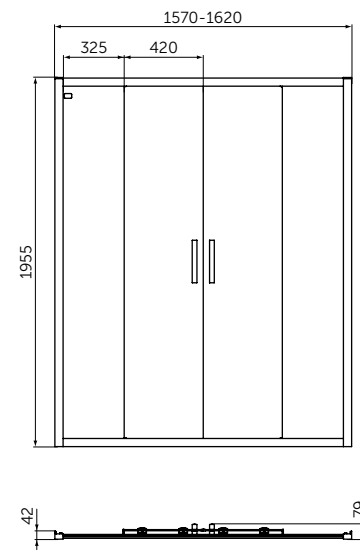

SLIDER

MODEL	SKU
Slider Door 160	K9282V3

- Height 1950 mm
- Chrome plated metal handle double
- Smooth running wheels
- Easy click top caps
- Suitable for installation on a tray or wetroom floor
- Reversible for both left and right hand fitting

SIDE PANELS

MODEL	SKU
Side Panel 70	K9297V3
Side Panel 75	K9298V3
Side Panel 80	K9299V3
Side Panel 85	K9301V3
Side Panel 90	K9374V3

- Height 1950 mm
- Easy click top caps
- Suitable for installation on a tray or wetroom floor
- Reversible for both left and right hand fitting

	A (mm)
K9297	670-720
K9298	720-770
K9299	770-820
K9301	820-870
K9374	870-920

SALOON DOORS

MODEL	SKU
Saloon Door 90	K9294V3
Saloon Door 100	K9296V3

- Height 1950 mm
- Chrome plated metal handle double
- Easy click top caps
- Suitable for installation on a tray or wetroom floor
- Reversible for both left and right hand fitting

	A (mm)	B (mm)
K9294	870-920	390
K9296	970-1020	440

WET ROOM PANELS

MODEL	SKU
Wet Room Panel 90	K9377V3
Wet Room Panel 100	K9378V3
Wet Room Panel 120	K9379V3
Wet Room Panel Fixation Wall	K9380V3
Wet Room Panel Fixation Angle	K9381V3

- Height 1950 mm
- Easy click top caps
- Reversible for both left and right hand fitting

	A (mm)
K9377	854-877
K9378	954-977
K9379	1154-1177
K9380	1000
K9381	962