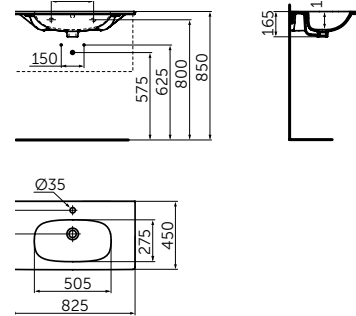

Hand Wash Basin

Vanity\*

\*Compatible with Tesi basin unit

VANITY 825 MM

MODEL	SKU
Vanity 825 mm	T3509V3

- Tap hole
- Overflow
- Wall mounted installation
- Compatible with Tesi basin unit 800mm T0051ZT (to be purchased separately)