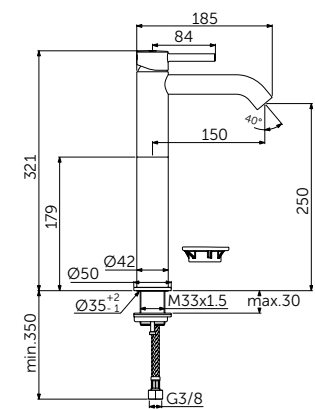

BASIN MIXER

MODEL	SKU
No pop-up waste	BC268XG
Slotted click-clack metal pop-up waste	BC822XG

- EasyFix® system
- Hidden aerator 5l/min
- FirmaFlow® ceramic disc cartridge 28mm
- Temperature limiter
- Supplied with flexible hoses G3/8 PEX
- Comfort area: Height 75mm
- BC822XG to be used only in combination with washbasins with overflow

BASIN MIXER

MODEL	SKU
Metal pop-up waste	BC193XG

- EasyFix® system
- Hidden aerator 5l/min
- FirmaFlow® ceramic disc cartridge 28mm
- Temperature limiter
- Supplied with flexible hoses G3/8 PEX
- Comfort area: Height 75mm

VESSEL BASIN MIXER

MODEL	SKU
No pop-up waste	BC269XG
Slotted click-clack metal pop-up waste	BD137XG

- EasyFix® system
- Hidden aerator 5l/min
- FirmaFlow® ceramic disc cartridge 28mm
- Temperature limiter
- With shaft screw connection
- Supplied with flexible hoses G3/8 PEX
- Comfort area: Height 250mm
- BD137XG to be used only in combination with washbasins with overflow

VESSEL BASIN MIXER

MODEL	SKU
Metal pop-up waste	BC194XG

- EasyFix® system
- Hidden aerator 5l/min
- FirmaFlow® ceramic disc cartridge 28mm
- Temperature limiter
- With shaft screw connection
- Supplied with flexible hoses G3/8 PEX
- Comfort area: Height 250mm

BUILT-IN BASIN MIXER KIT2

MODEL	SKU
Tubular spout 190mm	A6938XG

- Hidden aerator
- Kit 1 to be purchased separately (A1313NU)

BIDET MIXER

MODEL	SKU
Metal pop-up waste	BC197XG

- EasyFix® system
- Ball joint aerator 5l/min
- FirmaFlow® ceramic disc cartridge 28mm
- Temperature limiter
- Supplied with flexible hoses G3/8 PEX

EXPOSED SHOWER MIXER

MODEL	SKU
No diverter	BC200XG

- FirmaFlow® ceramic disc cartridge 38mm
- Temperature limiter
- Check valves
- Standard s-connectors with noise reducers

EXPOSED BATH & SHOWER MIXER

MODEL	SKU
With automatic diverter	BC199XG