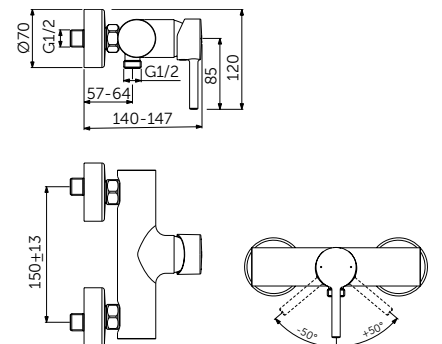

BASIN MIXER

MODEL	SKU
No pop-up waste	BC268XG
Slotted click-clack metal pop-up waste	BC822XG

- EasyFix® system
- Hidden aerator 5l/min
- FirmaFlow® ceramic disc cartridge 28mm
- Temperature limiter
- Supplied with flexible hoses G3/8 PEX
- Comfort area: Height 75mm
- BC822XG to be used only in combination with washbasins with overflow

BASIN MIXER

MODEL	SKU
Metal pop-up waste	BC193XG

- EasyFix® system
- Hidden aerator 5l/min
- FirmaFlow® ceramic disc cartridge 28mm
- Temperature limiter
- Supplied with flexible hoses G3/8 PEX
- Comfort area: Height 75mm

VESSEL BASIN MIXER

MODEL	SKU
No pop-up waste	BC269XG
Slotted click-clack metal pop-up waste	BD137XG

- EasyFix® system
- Hidden aerator 5l/min
- FirmaFlow® ceramic disc cartridge 28mm
- Temperature limiter
- With shaft screw connection
- Supplied with flexible hoses G3/8 PEX
- Comfort area: Height 250mm
- BD137XG to be used only in combination with washbasins with overflow

VESSEL BASIN MIXER

MODEL	SKU
Metal pop-up waste	BC194XG

- EasyFix® system
- Hidden aerator 5l/min
- FirmaFlow® ceramic disc cartridge 28mm
- Temperature limiter
- With shaft screw connection
- Supplied with flexible hoses G3/8 PEX
- Comfort area: Height 250mm

BUILT-IN BASIN MIXER KIT2

MODEL	SKU
Tubular spout 190mm	A6938XG

- Hidden aerator
- Kit 1 to be purchased separately (A1313NU)

BIDET MIXER

MODEL	SKU
Metal pop-up waste	BC197XG

- EasyFix® system
- Ball joint aerator 5l/min
- FirmaFlow® ceramic disc cartridge 28mm
- Temperature limiter
- Supplied with flexible hoses G3/8 PEX

EXPOSED SHOWER MIXER

MODEL	SKU
No diverter	BC200XG

- FirmaFlow® ceramic disc cartridge 38mm
- Temperature limiter
- Check valves
- Standard s-connectors with noise reducers

EXPOSED BATH & SHOWER MIXER

MODEL	SKU
With automatic diverter	BC199XG