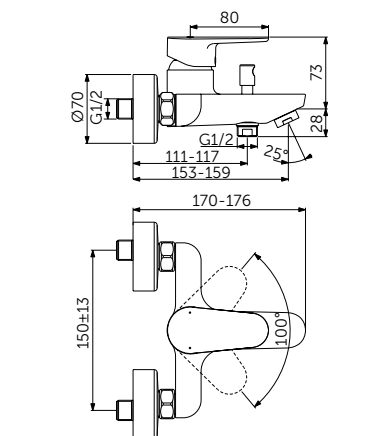

EXPOSED BATH & SHOWER MIXER

MODEL	SKU
With automatic diverter	BC500XG

- FirmaFlow® ceramic disc cartridge 38mm
- Temperature limiter
- Check valve
- Standard S-connectors with noise reducers