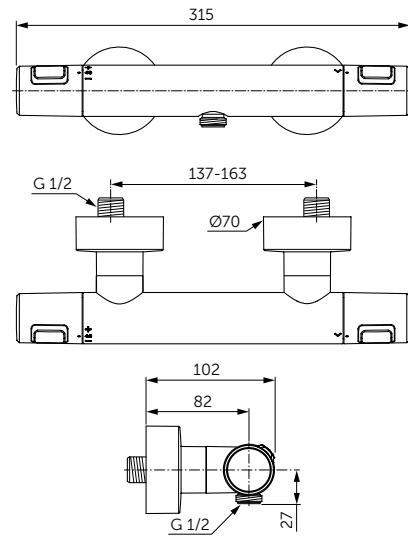

EXPOSED THERMOSTATIC SHOWER MIXER

MODEL	SKU
Thermostatic shower mixer	A7201XG

- FirmaFlow® Therm - thermostatic cartridge
- S-connectors with hidden nuts
- Ceramic valve G1/2 180°
- Cool body technology
- Hot water at 40°C stop button and 50% water volume stop button
- Non return valve
- Comply with EN 1111