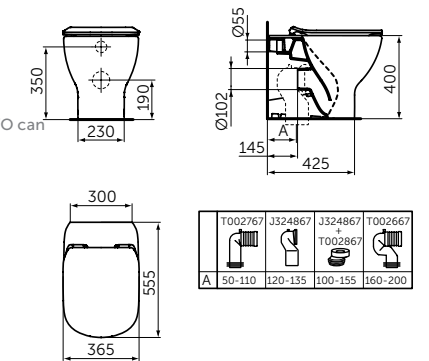

VANITY 825 MM

MODEL	SKU
Vanity 825 mm	T3509V3

- Tap hole
- Overflow
- Wall mounted installation
- Compatible with Tesi basin unit 800mm T0051ZT (to be purchased separately)

VANITY 625 MM

MODEL	SKU
Vanity 625 mm	T3510V3

- Tap hole
- Overflow
- Wall mounted installation
- Compatible with Tesi basin unit 600mm T0050ZT (to be purchased separately)

BASIN UNIT 800 MM

MODEL	SKU
Basin unit 800 mm	T0051ZT

- 2 adjustable drawers with soft closing system
- Built-in handle
- Recommended Space Saving siphon EE23033967
- For use with Tesi (T3509V3) and Connect Air (E0279V3) vanities (to be purchased separately)

BASIN UNIT 600 MM

MODEL	SKU
Basin unit 600 mm	T0050ZT

- 2 adjustable drawers with soft closing system
- Built-in handle
- Recommended Space Saving siphon EE23033967
- For use with Tesi (T3510V3) and Connect Air (E0289V3) vanities (to be purchased separately)

WALL-HUNG BOWL - AQUABLADE® TECHNOLOGY

MODEL	SKU
Wall-hung bowl - AquaBlade® technology	T0079V3

- AquaBlade® flushing technology
- Fully hidden wall fixation
- Low flushing 4,5/3 litres
- T0079V3 model: compatible with slim sandwich seat T3527V3 (to be purchased separately)

FLOORSTANDING BACK-TO-WALL BOWL - AQUABLADE TECHNOLOGY

MODEL	SKU
Floorstanding back-to-wall - AquaBlade® technology	T0077V3

- AquaBlade® flushing technology
- Low flushing 4,5/3 litres
- Horizontal outlet - can be transformed in vertical outlet (VO) ordering one of the accessories elbow. VO can cover from 110 to 200mm rough-in
- T0077V3 model: compatible with slim sandwich seat T3527V3 (to be purchased separately)

SLIM SANDWICH SEAT

MODEL	SKU
Slim sandwich seat	T3527V3

- Soft closing
- Easy removable seat

WALL-HUNG BIDET

MODEL	SKU
Wall-hung bidet	T3552V3

- Standard overflow
- Tap hole
- Fully hidden wall fixation