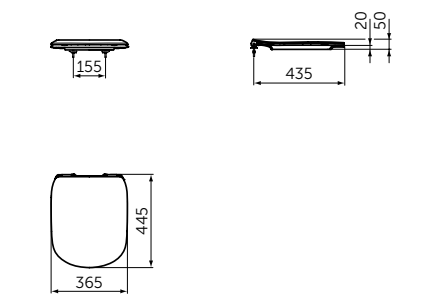

VANITY 825 MM

MODEL	SKU
Vanity 825 mm	T3509V3

- Tap hole
- Overflow
- Wall mounted installation
- Compatible with Tesi basin unit 800mm T0051ZT (to be purchased separately)

VANITY 625 MM

MODEL	SKU
Vanity 625 mm	T3510V3

- Tap hole
- Overflow
- Wall mounted installation
- Compatible with Tesi basin unit 600mm T0050ZT (to be purchased separately)

BASIN UNIT 800 MM

MODEL	SKU
Basin unit 800 mm	T0051ZT

- 2 adjustable drawers with soft closing system
- Built-in handle
- Recommended Space Saving siphon EE23033967
- For use with Tesi (T3509V3) and Connect Air (E0279V3) vanities (to be purchased separately)

BASIN UNIT 600 MM

MODEL	SKU
Basin unit 600 mm	T0050ZT

- 2 adjustable drawers with soft closing system
- Built-in handle
- Recommended Space Saving siphon EE23033967
- For use with Tesi (T3510V3) and Connect Air (E0289V3) vanities (to be purchased separately)

WALL-HUNG BOWL - AQUABLADE® TECHNOLOGY

MODEL	SKU
Wall-hung bowl - AquaBlade® technology	T0079V3

- AquaBlade® flushing technology
- Fully hidden wall fixation
- Low flushing 4,5/3 litres
- T0079V3 model: compatible with slim sandwich seat T3527V3 (to be purchased separately)

FLOORSTANDING BACK-TO-WALL BOWL - AQUABLADE TECHNOLOGY

MODEL	SKU
Floorstanding back-to-wall - AquaBlade® technology	T0077V3

- AquaBlade® flushing technology
- Low flushing 4,5/3 litres
- Horizontal outlet - can be transformed in vertical outlet (VO) ordering one of the accessories elbow. VO can cover from 110 to 200mm rough-in
- T0077V3 model: compatible with slim sandwich seat T3527V3 (to be purchased separately)

SLIM SANDWICH SEAT

MODEL	SKU
Slim sandwich seat	T3527V3

- Soft closing
- Easy removable seat

WALL-HUNG BIDET

MODEL	SKU
Wall-hung bidet	T3552V3

- Standard overflow
- Tap hole
- Fully hidden wall fixation