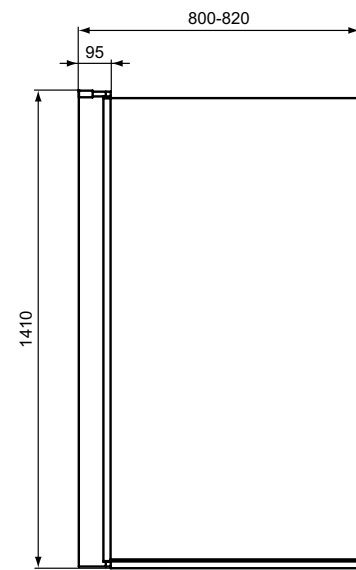

CORNER INSTALLATIONS

Quadrant/offset quadrant
These curved enclosures suit almost any bathroom design, creating an open environment, even in restricted spaces.

Sliding Door with side panel
Sliding doors offer maximum access where there is limited space to open a door. They can also work well in larger spaces to create luxurious showering areas.

Corner entry
When space is limited on either side of a shower enclosure a corner entry with sliding doors offers an effective solution.

Pivot door with side panel
These doors swing open to offer wide access, which when combined with a side panel creates a light and airy showering area.

Saloon door with side panel
The perfect solution in areas where the large swing of a single door might prove awkward or impossible. Comprising two glass panels, each pivot separately and at opposite sides. This of course reduces the swing of each door into the area in front of the shower enclosure.

ALCOVE INSTALLATIONS

Sliding door
Sliding doors are a practical solution for alcoves, especially larger spaces. The door glides on smooth running wheels for access.

Pivot door
These doors work well in alcoves allowing the maximum showering area combined with the maximum access.

Saloon door
Using a saloon style door configuration can enable you to install a wider shower enclosure as the doors present a comparatively small external obstacle.