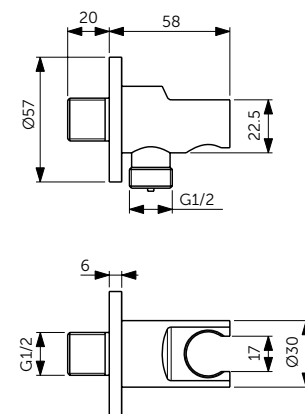

MODEL	SKU
Hand shower support	BC807XG
- Made of metal with plastic insert to protect surface - For hose with conical nuts - G1/2" connection with back flow prevention