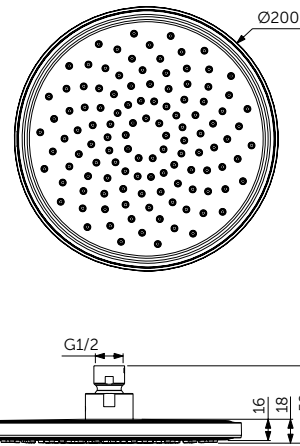

HAND SHOWER

MODEL	SKU
Stick	BC774XG

- Stick hand spray made of metal
- 1 function - normal spray (wide, rich jet)
- Limescale resistant with rub clean nozzles
- 8 l/min flow rate limit

SHOWER HOSE

MODEL	SKU
1250mm	A3306XG
1750mm	A4109XG

- Reduces limescale and facilitate cleaning
- Conical nuts with G1/2" connectors
- Anti-Twist
- Strong - support up to 50kg
- Resists up to 5 bar constant flow pressure

ROUND RAINSHOWER

MODEL	SKU
Ø200mm	BD140XG

- Suitable for low or high pressure
- 12 litres per minute Eco flow regulator
- Rub clean nozzles for protection against lime scale
- Can be used with a horizontal wall arm (B9445XG) or a vertical ceiling arm (B9446XG)
- ABS material

ROUND RAINSHOWER

MODEL	SKU
Ø300mm	A5803XG

- Made of metal
- Suitable for low or high pressure
- Removable 12 litres per minute Eco flow regulator
- Rub clean nozzles for protection against lime scale
- Can be used with a horizontal wall arm (B9445XG) or a vertical ceiling arm (B9446XG)

SQUARE RAINSHOWER

MODEL	SKU
200x200mm	B0024XG

- Made of metal
- Suitable for low or high pressure
- Removable 12 litres per minute Eco flow regulator
- Rub clean nozzles for protection against lime scale
- Can be used with a horizontal wall arm (B9445XG) or a vertical ceiling arm (B9446XG)

WALL CONNECTION

MODEL	SKU
400mm	B9445XG

- Wall connection - 400 mm
- For head shower
- Metal escutcheon
- G1/2" connector