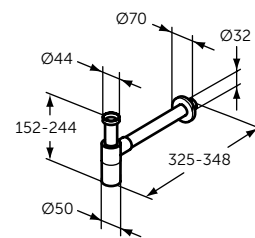

BASIN WASTES

FREE FLOW WASTE

MODEL	SKU
Free flow waste	J3291XG

SLOTTED CLICKER WASTE

MODEL	SKU
Slotted clicker waste	E1482XG
For basins with an overflow	

UNSLOTTED CLICKER WASTE

MODEL	SKU
Unslotted clicker waste	E1483XG
For basins with no overflow	

CONTEMPORARY BOTTLE TRAP

MODEL	SKU
Contemporary bottle trap	T4441XG
32 x 75mm	

FLUSH PLATES

OLEAST™ M1

MODEL	SKU
Round Flush Plate	R0115A6

- Round design
- Dual flush
- Mechanical actuation
- Actuation force < 20N

OLEAST™ M2

MODEL	SKU
Square Flush Plate	R0121A6

- Square design
- Dual flush
- Mechanical actuation
- Actuation force < 20N

OLEAST™ M3

MODEL	SKU
Soft square Flush plate	R0123A6

- Soft-square design
- Dual flush
- Mechanical actuation
- Actuation force < 20N