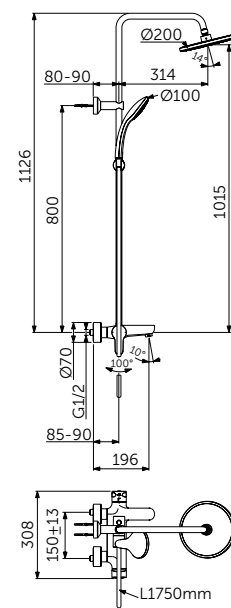

EXPOSED SHOWER SYSTEM

MODEL	SKU
Single lever mixer, handspray & rainshower	BC750XG

- FirmaFlow® ceramic disk cartridge with hot water limiter
- S-connectors with hidden nuts
- Metal handle with red and blue indicator
- Non return valve
- Ceramic disc diverter integrated in the handle - 180°
- Angle and height adjustable slider for hand spray on the rail
- Metal Wall bracket – compensate up to 10mm
- Shower head made of plastic, Ø 200 mm, 12 l/min water flow limiter
- 100mm 1F Idealrain hand spray with 8l/min flow regulator
- 1750mm Idealflex shower hose

SHOWER SYSTEM FOR EXPOSED MIXERS

MODEL	SKU
Handspray & rainshower	BC747XG

- Ceramic disc diverter - 90°
- Shower head made of plastic, Ø 200 mm, 12 l/min water flow limiter
- 100mm 1F Idealrain hand spray with 8l/min flow regulator
- Vertically adjustable wall bracket for easy installation
- Angle and height adjustable slider for hand spray on the rail
- 1750mm Idealflex shower hose
- 800mm Idealflex shower hose to connect to exposed fitting

EXPOSED SHOWER SYSTEM WITH BATH SPOUT - 1126MM

MODEL	SKU
Single lever mixer, bath spout, hand spray & rainshower	BC525XG

- FirmaFlow® ceramic disk cartridge with hot water limiter
- S-connectors with hidden nuts
- Metal handle with red and blue indicator
- Non return valve
- 3-way ceramic disc diverter integrated in the handle - 360°
- Angle and height adjustable slider for hand spray on the rail
- Metal Wall bracket – compensate up to 10mm
- Shower head made of plastic, Ø 200 mm, 12 l/min water flow limiter
- 100mm 1F Idealrain hand spray with 8l/min flow regulator
- 1750mm Idealflex shower hose

SHOWER KIT

MODEL	SKU
Hand shower and sliding bar 600mm	BD142XG