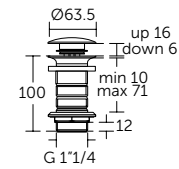

MODEL	SKU
Unslotted clicker waste	E1483XG
For basins with no overflow