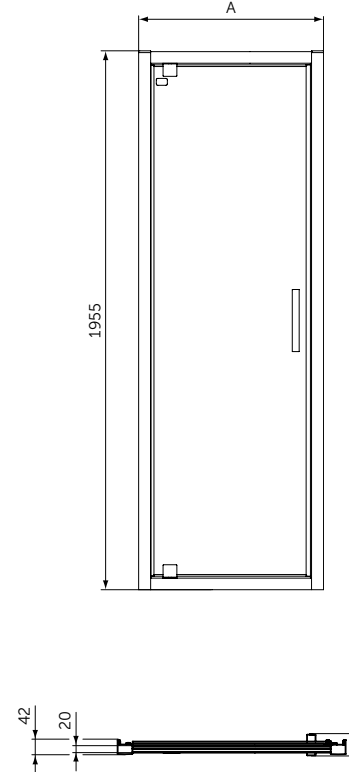

MODEL	SKU
Pivot Door 80	K9268V3
Pivot Door 90	K9270V3
Pivot Door 100	K9272V3

- Height 1950 mm
- Chrome plated metal handle double
- Easy click top caps
- Suitable for installation on a tray or wetroom floor
- Reversible for both left and right hand fitting

	A (mm)
K9268	770-820
K9270	870-920
K9272	970-1020