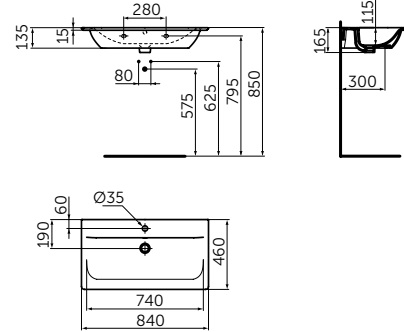

### VANITY 840 MM

**MODEL**

Vanity 840 mm

- Tap hole
- Overflow
- Wall mounted installation
- Compatible with Tesi basin unit 800mm T0051ZT (to be purchased separately)

**SKU**

E0279V3