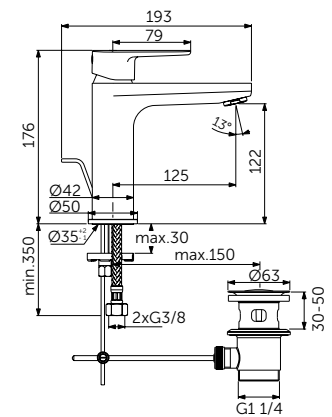

GRANDE BASIN MIXER

MODEL	SKU
No pop-up waste	BC554XG
Click clack waste	BD131XG

- EasyFix® system
- Slim aerator 5l/min
- FirmaFlow® ceramic disc cartridge 28mm
- Temperature limiter
- Supplied with flexible hoses G3/8 PEX
- Comfort area: Height 120mm
- BD131XG to be used only in combination with washbasins with overflow

GRANDE BASIN MIXER

MODEL	SKU
With metal pop-up waste	BC699XG

- EasyFix® system
- Slim aerator 5l/min
- FirmaFlow® ceramic disc cartridge 28mm
- Temperature limiter
- Supplied with flexible hoses G3/8 PEX
- Comfort area: Height 120mm

SIDE HANDLE GRANDE BASIN MIXER

MODEL	SKU
No pop-up waste	BC555XG

- EasyFix® system
- Slim aerator 5l/min
- FirmaFlow® ceramic disc cartridge 28mm
- Temperature limiter
- Supplied with flexible hoses G3/8 PEX
- Comfort area: Height 159mm

SIDE HANDLE GRANDE BASIN MIXER

MODEL	SKU
With metal pop-up waste	BC703XG

- EasyFix® system
- Slim aerator 5l/min
- FirmaFlow® ceramic disc cartridge 28mm
- Temperature limiter
- Supplied with flexible hoses G3/8 PEX
- Comfort area: Height 159mm

BUILT-IN BASIN MIXER KIT2

MODEL	SKU
224mm cast spout	BD133XG

- Kit 2
- Metal escutcheon
- Metal handle with printed red and blue colour indication
- Slim aerator 5l/min
- To be used only in combination with A1313NU Kit – to be purchased separately

BIDET MIXER

MODEL	SKU
With metal pop-up waste	BC705XG

- EasyFix® system
- Ball joint aerator 5l/min
- FirmaFlow® ceramic disc cartridge 28mm
- Temperature limiter
- Supplied with flexible hoses G3/8 PEX

EXPOSED SHOWER MIXER

MODEL	SKU
No diverter	BC499XG

- FirmaFlow® ceramic disc cartridge 38mm
- Temperature limiter
- Check valve
- Standard S connectors

EXPOSED BATH & SHOWER MIXER

MODEL	SKU
With automatic diverter	BC500XG