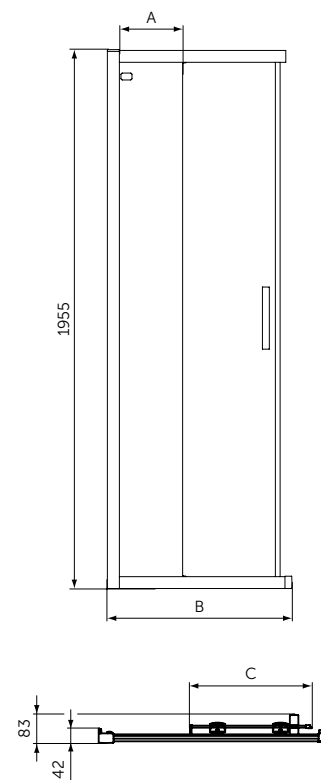

MODEL	SKU
Unhand Door 80	K9259V3
Unhand Door 90	K9261V3
Unhand Door 100	K9262V3
Unhand Door 120	K9264V3

- Height 1950 mm
- Chrome plated metal handle double & knob
- Smooth running wheels
- Easy click top caps
- Suitable for installation on a tray or wetroom floor
- Reversible for both left and right hand fitting

	A (mm)	B (mm)	C (mm)
K9259	280	770-820	410
K9261	420	870-920	460
K9262	420	970-1020	470
K9264	575	1170-1220	515