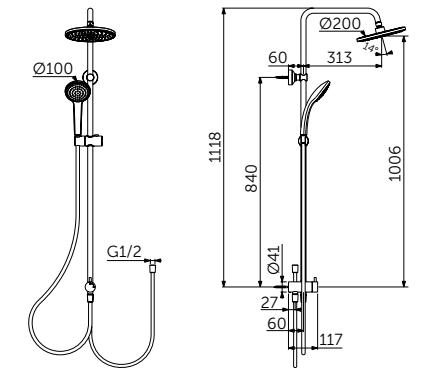

EXPOSED SHOWER SYSTEM

MODEL	SKU
Single lever mixer, handspray & rainshower	BC750XG

- FirmaFlow® ceramic disk cartridge with hot water limiter
- S-connectors with hidden nuts
- Metal handle with red and blue indicator
- Non return valve
- Ceramic disc diverter integrated in the handle - 180°
- Angle and height adjustable slider for hand spray on the rail
- Metal Wall bracket – compensate up to 10mm
- Shower head made of plastic, Ø 200 mm, 12 l/min water flow limiter
- 100mm 1F Idealrain hand spray with 8l/min flow regulator
- 1750mm Idealflex shower hose

SHOWER SYSTEM FOR EXPOSED MIXERS

MODEL	SKU
Handspray & rainshower	BC747XG

- Ceramic disc diverter - 90°
- Shower head made of plastic, Ø 200 mm, 12 l/min water flow limiter
- 100mm 1F Idealrain hand spray with 8l/min flow regulator
- Vertically adjustable wall bracket for easy installation
- Angle and height adjustable slider for hand spray on the rail
- 1750mm Idealflex shower hose
- 800mm Idealflex shower hose to connect to exposed fitting