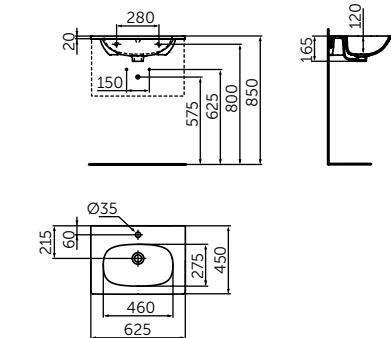

VANITY 825 MM

MODEL	SKU
Vanity 825 mm	T3509V3

- Tap hole
- Overflow
- Wall mounted installation
- Compatible with Tesi basin unit 800mm T0051ZT (to be purchased separately)

VANITY 625 MM

MODEL	SKU
Vanity 625 mm	T3510V3

- Tap hole
- Overflow
- Wall mounted installation
- Compatible with Tesi basin unit 600mm T0050ZT (to be purchased separately)

BASIN UNIT 800 MM

MODEL	SKU
Basin unit 800 mm	T0051ZT

- 2 adjustable drawers with soft closing system
- Built-in handle
- Recommended Space Saving siphon EE23033967
- For use with Tesi (T3509V3) and Connect Air (E0279V3) vanities (to be purchased separately)

BASIN UNIT 600 MM

MODEL	SKU
Basin unit 600 mm	T0050ZT

- 2 adjustable drawers with soft closing system
- Built-in handle
- Recommended Space Saving siphon EE23033967
- For use with Tesi (T3510V3) and Connect Air (E0289V3) vanities (to be purchased separately)

WALL-HUNG BOWL - AQUABLADE® TECHNOLOGY

MODEL	SKU
Wall-hung bowl - AquaBlade® technology	T0079V3

- AquaBlade® flushing technology
- Fully hidden wall fixation
- Low flushing 4,5/3 litres
- T0079V3 model: compatible with slim sandwich seat T3527V3 (to be purchased separately)

FLOORSTANDING BACK-TO-WALL BOWL - AQUABLADE TECHNOLOGY

MODEL	SKU
Floorstanding back-to-wall - AquaBlade® technology	T0077V3

- AquaBlade® flushing technology
- Low flushing 4,5/3 litres
- Horizontal outlet - can be transformed in vertical outlet (VO) ordering one of the accessories elbow. VO can cover from 110 to 200mm rough-in
- T0077V3 model: compatible with slim sandwich seat T3527V3 (to be purchased separately)

SLIM SANDWICH SEAT

MODEL	SKU
Slim sandwich seat	T3527V3

- Soft closing
- Easy removable seat

WALL-HUNG BIDET

MODEL	SKU
Wall-hung bidet	T3552V3

- Standard overflow
- Tap hole
- Fully hidden wall fixation