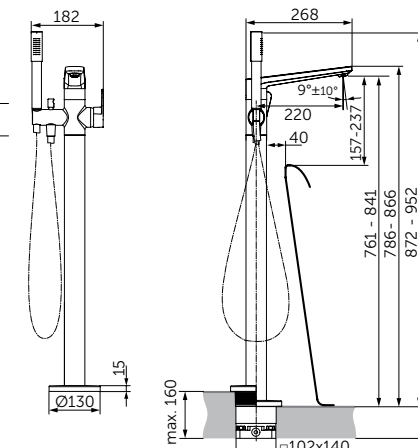

SKU

A6347XG

Light-Move

Light-Move