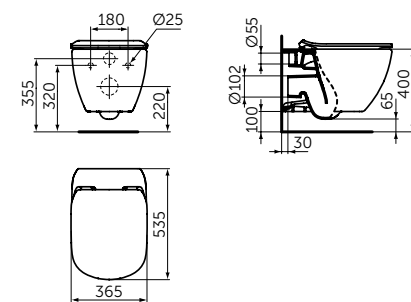

VANITY 825 MM

MODEL	SKU
Vanity 825 mm	T3509V3

- Tap hole
- Overflow
- Wall mounted installation
- Compatible with Tesi basin unit 800mm T0051ZT (to be purchased separately)

VANITY 625 MM

MODEL	SKU
Vanity 625 mm	T3510V3

- Tap hole
- Overflow
- Wall mounted installation
- Compatible with Tesi basin unit 600mm T0050ZT (to be purchased separately)

BASIN UNIT 800 MM

MODEL	SKU
Basin unit 800 mm	T0051ZT

- 2 adjustable drawers with soft closing system
- Built-in handle
- Recommended Space Saving siphon EE23033967
- For use with Tesi (T3509V3) and Connect Air (E0279V3) vanities (to be purchased separately)

BASIN UNIT 600 MM

MODEL	SKU
Basin unit 600 mm	T0050ZT

- 2 adjustable drawers with soft closing system
- Built-in handle
- Recommended Space Saving siphon EE23033967
- For use with Tesi (T3510V3) and Connect Air (E0289V3) vanities (to be purchased separately)

WALL-HUNG BOWL - AQUABLADE® TECHNOLOGY

MODEL	SKU
Wall-hung bowl - AquaBlade® technology	T0079V3

- AquaBlade® flushing technology
- Fully hidden wall fixation
- Low flushing 4,5/3 litres
- T0079V3 model: compatible with slim sandwich seat T3527V3 (to be purchased separately)

FLOORSTANDING BACK-TO-WALL BOWL - AQUABLADE TECHNOLOGY

MODEL	SKU
Floorstanding back-to-wall - AquaBlade® technology	T0077V3

- AquaBlade® flushing technology
- Low flushing 4,5/3 litres
- Horizontal outlet - can be transformed in vertical outlet (VO) ordering one of the accessories elbow. VO can cover from 110 to 200mm rough-in
- T0077V3 model: compatible with slim sandwich seat T3527V3 (to be purchased separately)

SLIM SANDWICH SEAT

MODEL	SKU
Slim sandwich seat	T3527V3

- Soft closing
- Easy removable seat

WALL-HUNG BIDET

MODEL	SKU
Wall-hung bidet	T3552V3

- Standard overflow
- Tap hole
- Fully hidden wall fixation