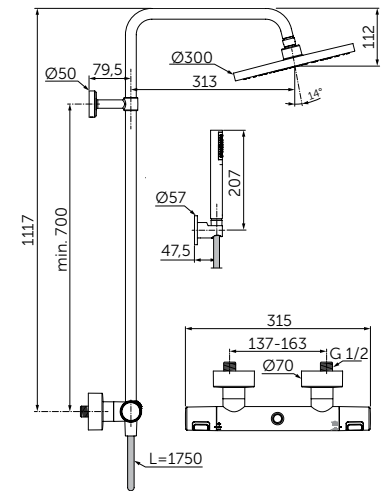

MODEL	SKU
Thermostatic mixer, stick handspray & rainshower	BC748XG

- FirmaFlow® Therm - thermostatic cartridge
- S-connectors with hidden nuts
- Ceramic disc diverter integrated in the handle - 180°
- Cool body technology
- Hot water at 40°C stop button and 50% water volume stop button
- Non return valve
- Shower head made of metal, Ø 300 mm, 12 l/min water flow limiter
- Stick hand spray made of metal with 8l/min flow regulator
- Vertically adjustable wall bracket for easy installation
- Fix metal wall bracket for hand spray included
- 1750mm Idealflex shower hose
- Comply with EN 1111