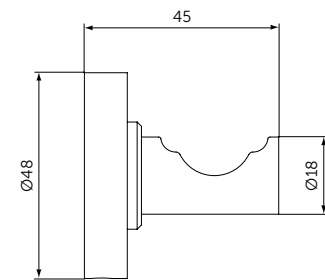

### TOWEL HOOK

**MODEL**

Towel Hook

- W: 48 H: 48 D: 45mm
- Wall mounting

**SKU**

A9115XG