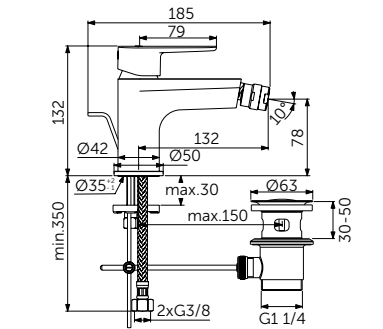

GRANDE BASIN MIXER

MODEL	SKU
No pop-up waste	BC554XG
Click clack waste	BD131XG

- EasyFix® system
- Slim aerator 5l/min
- FirmaFlow® ceramic disc cartridge 28mm
- Temperature limiter
- Supplied with flexible hoses G3/8 PEX
- Comfort area: Height 120mm
- BD131XG to be used only in combination with washbasins with overflow

GRANDE BASIN MIXER

MODEL	SKU
With metal pop-up waste	BC699XG

- EasyFix® system
- Slim aerator 5l/min
- FirmaFlow® ceramic disc cartridge 28mm
- Temperature limiter
- Supplied with flexible hoses G3/8 PEX
- Comfort area: Height 120mm

SIDE HANDLE GRANDE BASIN MIXER

MODEL	SKU
No pop-up waste	BC555XG

- EasyFix® system
- Slim aerator 5l/min
- FirmaFlow® ceramic disc cartridge 28mm
- Temperature limiter
- Supplied with flexible hoses G3/8 PEX
- Comfort area: Height 159mm

SIDE HANDLE GRANDE BASIN MIXER

MODEL	SKU
With metal pop-up waste	BC703XG

- EasyFix® system
- Slim aerator 5l/min
- FirmaFlow® ceramic disc cartridge 28mm
- Temperature limiter
- Supplied with flexible hoses G3/8 PEX
- Comfort area: Height 159mm

BUILT-IN BASIN MIXER KIT2

MODEL	SKU
224mm cast spout	BD133XG

- Kit 2
- Metal escutcheon
- Metal handle with printed red and blue colour indication
- Slim aerator 5l/min
- To be used only in combination with A1313NU Kit – to be purchased separately

BIDET MIXER

MODEL	SKU
With metal pop-up waste	BC705XG

- EasyFix® system
- Ball joint aerator 5l/min
- FirmaFlow® ceramic disc cartridge 28mm
- Temperature limiter
- Supplied with flexible hoses G3/8 PEX

EXPOSED SHOWER MIXER

MODEL	SKU
No diverter	BC499XG

- FirmaFlow® ceramic disc cartridge 38mm
- Temperature limiter
- Check valve
- Standard S connectors

EXPOSED BATH & SHOWER MIXER

MODEL	SKU
With automatic diverter	BC500XG