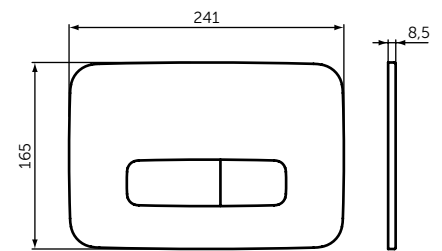

BASIN WASTES

FREE FLOW WASTE

MODEL	SKU
Free flow waste	J3291XG

SLOTTED CLICKER WASTE

MODEL	SKU
Slotted clicker waste	E1482XG
For basins with an overflow	

UNSLOTTED CLICKER WASTE

MODEL	SKU
Unslotted clicker waste	E1483XG
For basins with no overflow	

CONTEMPORARY BOTTLE TRAP

MODEL	SKU
Contemporary bottle trap	T4441XG
32 x 75mm	

FLUSH PLATES

OLEAST™ M1

MODEL	SKU
Round Flush Plate	R0115A6

- Round design
- Dual flush
- Mechanical actuation
- Actuation force < 20N

OLEAST™ M2

MODEL	SKU
Square Flush Plate	R0121A6

- Square design
- Dual flush
- Mechanical actuation
- Actuation force < 20N

OLEAST™ M3

MODEL	SKU
Soft square Flush plate	R0123A6

- Soft-square design
- Dual flush
- Mechanical actuation
- Actuation force < 20N