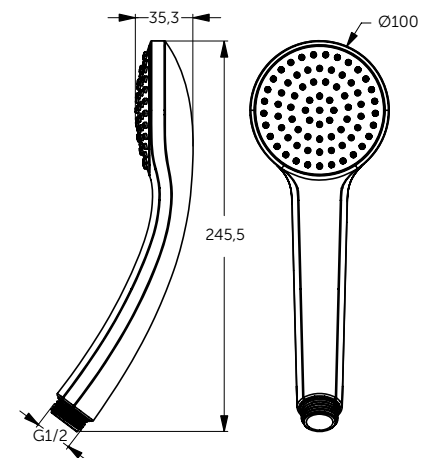

EXPOSED SHOWER SYSTEM

MODEL	SKU
Single lever mixer, handspray & rainshower	BC750XG

- FirmaFlow® ceramic disk cartridge with hot water limiter
- S-connectors with hidden nuts
- Metal handle with red and blue indicator
- Non return valve
- Ceramic disc diverter integrated in the handle - 180°
- Angle and height adjustable slider for hand spray on the rail
- Metal Wall bracket – compensate up to 10mm
- Shower head made of plastic, Ø 200 mm, 12 l/min water flow limiter
- 100mm 1F Idealrain hand spray with 8l/min flow regulator
- 1750mm Idealflex shower hose

SHOWER SYSTEM FOR EXPOSED MIXERS

MODEL	SKU
Handspray & rainshower	BC747XG

- Ceramic disc diverter - 90°
- Shower head made of plastic, Ø 200 mm, 12 l/min water flow limiter
- 100mm 1F Idealrain hand spray with 8l/min flow regulator
- Vertically adjustable wall bracket for easy installation
- Angle and height adjustable slider for hand spray on the rail
- 1750mm Idealflex shower hose
- 800mm Idealflex shower hose to connect to exposed fitting

EXPOSED SHOWER SYSTEM WITH BATH SPOUT - 1126MM

MODEL	SKU
Single lever mixer, bath spout, hand spray & rainshower	BC525XG

- FirmaFlow® ceramic disk cartridge with hot water limiter
- S-connectors with hidden nuts
- Metal handle with red and blue indicator
- Non return valve
- 3-way ceramic disc diverter integrated in the handle - 360°
- Angle and height adjustable slider for hand spray on the rail
- Metal Wall bracket – compensate up to 10mm
- Shower head made of plastic, Ø 200 mm, 12 l/min water flow limiter
- 100mm 1F Idealrain hand spray with 8l/min flow regulator
- 1750mm Idealflex shower hose

SHOWER KIT

MODEL	SKU
Hand shower and sliding bar 600mm	BD142XG