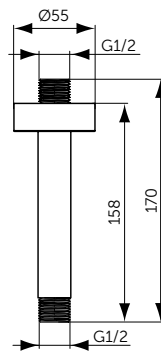

WALL CONNECTION

MODEL	SKU
400mm	B9445XG

- Wall connection - 400 mm
- For head shower
- Metal escutcheon
- G1/2" connector

CEILING CONNECTION

MODEL	SKU
150mm	B9446XG
<ul style="list-style-type: none"> <li>Ceiling connection - 150 mm</li> <li>For head shower</li> <li>Metal escutcheon</li> <li>G1/2" connector</li> </ul>	