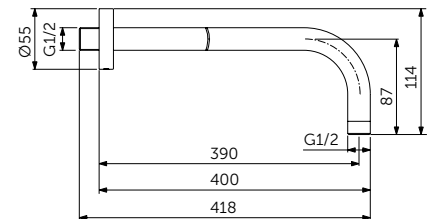

WALL CONNECTION

MODEL	SKU
400mm	B9445XG

- Wall connection - 400 mm
- For head shower
- Metal escutcheon
- G1/2" connector

CEILING CONNECTION

MODEL	SKU
150mm	B9446XG
<ul style="list-style-type: none"> <li>Ceiling connection - 150 mm</li> <li>For head shower</li> <li>Metal escutcheon</li> <li>G1/2" connector</li> </ul>	