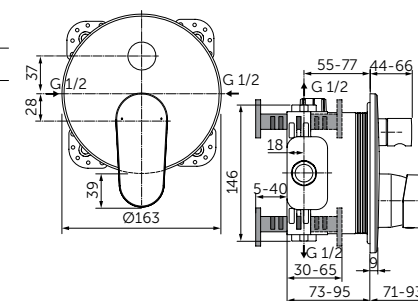

SKU

A7350XG

FREESTANDING BATH & SHOWER MIXER

MODEL

With automatic diverter

- Adjustable aerator
- FirmaFlow® ceramic disc cartridge 38mm
- Temperature limiter
- Shower set with 1 function stick hand spray, metal wall bracket and shower hose
- Kit 1 A6133NU to be purchased separately