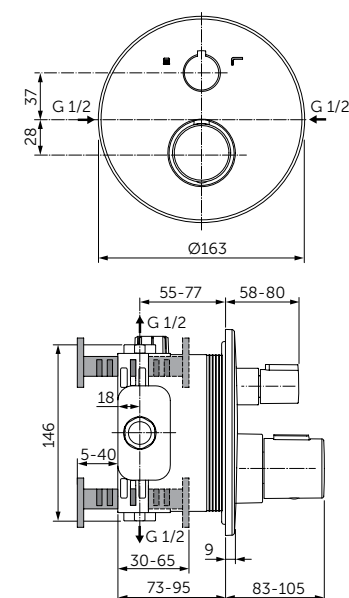

MODEL	SKU
Built-in thermostatic bath and shower mixer with diverter	A5814XG

- Kit 1 A1000NU to be purchase separately
- IS Thermostatic cartridge
- Ceramic disc diverter - 180°
- Metal handle with hot water stop button pre-fixed at 40°C
- Max. hot water temperature adjustable
- Escutcheon holder with integrated sealing
- Maximum flow rate at 3 bar - 21 l/min
- Comply with EN1111