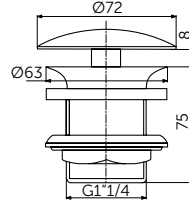

MODEL	SKU
Free flow waste	J3291XG