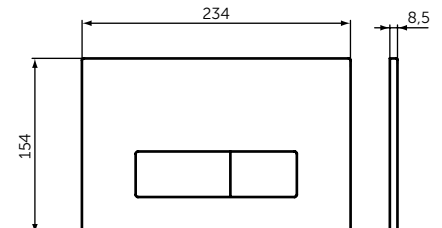

BASIN WASTES

FREE FLOW WASTE

MODEL	SKU
Free flow waste	J3291XG

SLOTTED CLICKER WASTE

MODEL	SKU
Slotted clicker waste	E1482XG
For basins with an overflow	

UNSLOTTED CLICKER WASTE

MODEL	SKU
Unslotted clicker waste	E1483XG
For basins with no overflow	

CONTEMPORARY BOTTLE TRAP

MODEL	SKU
Contemporary bottle trap	T4441XG
32 x 75mm	

FLUSH PLATES

OLEAST™ M1

MODEL	SKU
Round Flush Plate	R0115A6

- Round design
- Dual flush
- Mechanical actuation
- Actuation force < 20N

OLEAST™ M2

MODEL	SKU
Square Flush Plate	R0121A6

- Square design
- Dual flush
- Mechanical actuation
- Actuation force < 20N

OLEAST™ M3

MODEL	SKU
Soft square Flush plate	R0123A6

- Soft-square design
- Dual flush
- Mechanical actuation
- Actuation force < 20N