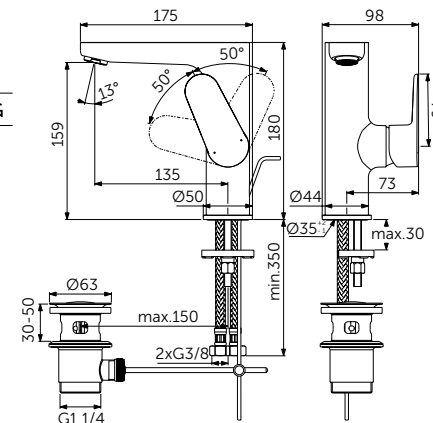

GRANDE BASIN MIXER

MODEL	SKU
No pop-up waste	BC554XG
Click clack waste	BD131XG

- EasyFix® system
- Slim aerator 5l/min
- FirmaFlow® ceramic disc cartridge 28mm
- Temperature limiter
- Supplied with flexible hoses G3/8 PEX
- Comfort area: Height 120mm
- BD131XG to be used only in combination with washbasins with overflow

GRANDE BASIN MIXER

MODEL	SKU
With metal pop-up waste	BC699XG

- EasyFix® system
- Slim aerator 5l/min
- FirmaFlow® ceramic disc cartridge 28mm
- Temperature limiter
- Supplied with flexible hoses G3/8 PEX
- Comfort area: Height 120mm

SIDE HANDLE GRANDE BASIN MIXER

MODEL	SKU
No pop-up waste	BC555XG

- EasyFix® system
- Slim aerator 5l/min
- FirmaFlow® ceramic disc cartridge 28mm
- Temperature limiter
- Supplied with flexible hoses G3/8 PEX
- Comfort area: Height 159mm

SIDE HANDLE GRANDE BASIN MIXER

MODEL	SKU
With metal pop-up waste	BC703XG

- EasyFix® system
- Slim aerator 5l/min
- FirmaFlow® ceramic disc cartridge 28mm
- Temperature limiter
- Supplied with flexible hoses G3/8 PEX
- Comfort area: Height 159mm

BUILT-IN BASIN MIXER KIT2

MODEL	SKU
224mm cast spout	BD133XG

- Kit 2
- Metal escutcheon
- Metal handle with printed red and blue colour indication
- Slim aerator 5l/min
- To be used only in combination with A1313NU Kit – to be purchased separately

BIDET MIXER

MODEL	SKU
With metal pop-up waste	BC705XG

- EasyFix® system
- Ball joint aerator 5l/min
- FirmaFlow® ceramic disc cartridge 28mm
- Temperature limiter
- Supplied with flexible hoses G3/8 PEX

EXPOSED SHOWER MIXER

MODEL	SKU
No diverter	BC499XG

- FirmaFlow® ceramic disc cartridge 38mm
- Temperature limiter
- Check valve
- Standard S connectors

EXPOSED BATH & SHOWER MIXER

MODEL	SKU
With automatic diverter	BC500XG