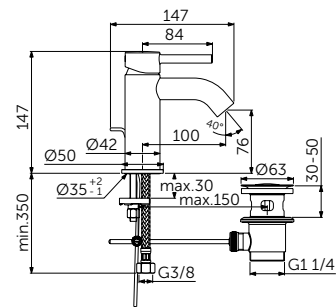

BASIN MIXER

MODEL	SKU
No pop-up waste	BC268XG
Slotted click-clack metal pop-up waste	BC822XG

- EasyFix® system
- Hidden aerator 5l/min
- FirmaFlow® ceramic disc cartridge 28mm
- Temperature limiter
- Supplied with flexible hoses G3/8 PEX
- Comfort area: Height 75mm
- BC822XG to be used only in combination with washbasins with overflow

BASIN MIXER

MODEL	SKU
Metal pop-up waste	BC193XG

- EasyFix® system
- Hidden aerator 5l/min
- FirmaFlow® ceramic disc cartridge 28mm
- Temperature limiter
- Supplied with flexible hoses G3/8 PEX
- Comfort area: Height 75mm

VESSEL BASIN MIXER

MODEL	SKU
No pop-up waste	BC269XG
Slotted click-clack metal pop-up waste	BD137XG

- EasyFix® system
- Hidden aerator 5l/min
- FirmaFlow® ceramic disc cartridge 28mm
- Temperature limiter
- With shaft screw connection
- Supplied with flexible hoses G3/8 PEX
- Comfort area: Height 250mm
- BD137XG to be used only in combination with washbasins with overflow

VESSEL BASIN MIXER

MODEL	SKU
Metal pop-up waste	BC194XG

- EasyFix® system
- Hidden aerator 5l/min
- FirmaFlow® ceramic disc cartridge 28mm
- Temperature limiter
- With shaft screw connection
- Supplied with flexible hoses G3/8 PEX
- Comfort area: Height 250mm

BUILT-IN BASIN MIXER KIT2

MODEL	SKU
Tubular spout 190mm	A6938XG

- Hidden aerator
- Kit 1 to be purchased separately (A1313NU)

BIDET MIXER

MODEL	SKU
Metal pop-up waste	BC197XG

- EasyFix® system
- Ball joint aerator 5l/min
- FirmaFlow® ceramic disc cartridge 28mm
- Temperature limiter
- Supplied with flexible hoses G3/8 PEX

EXPOSED SHOWER MIXER

MODEL	SKU
No diverter	BC200XG

- FirmaFlow® ceramic disc cartridge 38mm
- Temperature limiter
- Check valves
- Standard s-connectors with noise reducers

EXPOSED BATH & SHOWER MIXER

MODEL	SKU
With automatic diverter	BC199XG