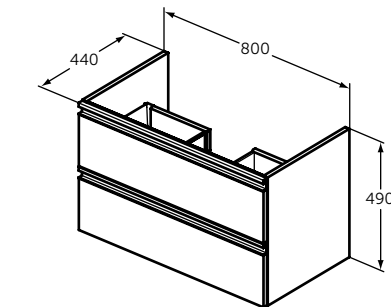

VANITY 825 MM

MODEL	SKU
Vanity 825 mm	T3509V3

- Tap hole
- Overflow
- Wall mounted installation
- Compatible with Tesi basin unit 800mm T0051ZT (to be purchased separately)

VANITY 625 MM

MODEL	SKU
Vanity 625 mm	T3510V3

- Tap hole
- Overflow
- Wall mounted installation
- Compatible with Tesi basin unit 600mm T0050ZT (to be purchased separately)

BASIN UNIT 800 MM

MODEL	SKU
Basin unit 800 mm	T0051ZT

- 2 adjustable drawers with soft closing system
- Built-in handle
- Recommended Space Saving siphon EE23033967
- For use with Tesi (T3509V3) and Connect Air (E0279V3) vanities (to be purchased separately)

BASIN UNIT 600 MM

MODEL	SKU
Basin unit 600 mm	T0050ZT

- 2 adjustable drawers with soft closing system
- Built-in handle
- Recommended Space Saving siphon EE23033967
- For use with Tesi (T3510V3) and Connect Air (E0289V3) vanities (to be purchased separately)

WALL-HUNG BOWL - AQUABLADE® TECHNOLOGY

MODEL	SKU
Wall-hung bowl - AquaBlade® technology	T0079V3

- AquaBlade® flushing technology
- Fully hidden wall fixation
- Low flushing 4,5/3 litres
- T0079V3 model: compatible with slim sandwich seat T3527V3 (to be purchased separately)

FLOORSTANDING BACK-TO-WALL BOWL - AQUABLADE TECHNOLOGY

MODEL	SKU
Floorstanding back-to-wall - AquaBlade® technology	T0077V3

- AquaBlade® flushing technology
- Low flushing 4,5/3 litres
- Horizontal outlet - can be transformed in vertical outlet (VO) ordering one of the accessories elbow. VO can cover from 110 to 200mm rough-in
- T0077V3 model: compatible with slim sandwich seat T3527V3 (to be purchased separately)

SLIM SANDWICH SEAT

MODEL	SKU
Slim sandwich seat	T3527V3

- Soft closing
- Easy removable seat

WALL-HUNG BIDET

MODEL	SKU
Wall-hung bidet	T3552V3

- Standard overflow
- Tap hole
- Fully hidden wall fixation