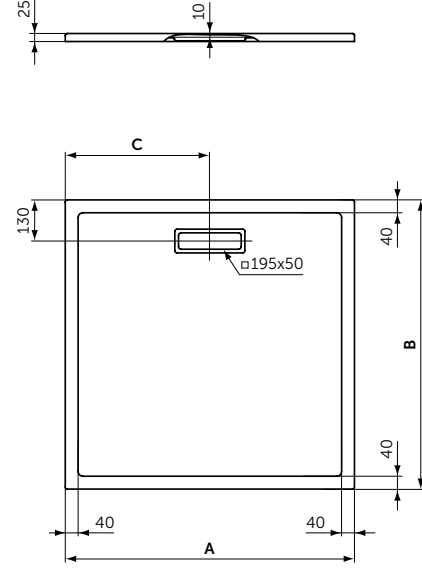

A (mm)	B (mm)	C (mm)
T4467	900	900	450
T4466	800	800	400