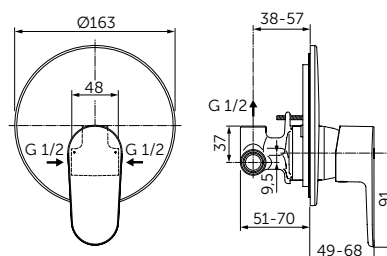

BC706XG

BUILT-IN SHOWER MIXER KIT 1 + KIT 2

**MODEL**

No diverter

- Kit 1 + Kit 2 (complete set)
- Ceramic disc cartridge 47mm
- Metal handle with red and blue indicators
- Metal escutcheon

**SKU**

A7192XG

BUILT-IN BATH & SHOWER MIXER KIT 1 + KIT 2