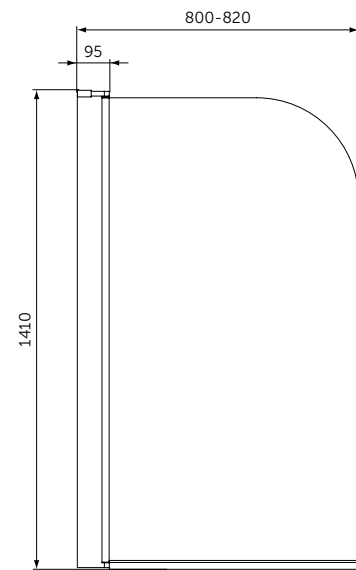

MODEL	SKU
Bath Screen Squared Shape 800	T9923V3

- Height 1400mm
- Glass thickness 5mm
- Idealclean treatment
- Easy click top caps
- Horizontal adjustment up to 20mm per profile
- Reversible for both left and right hand fitting