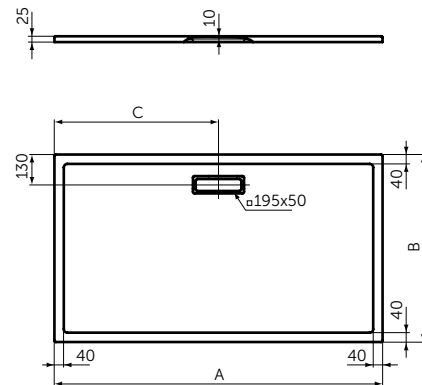

A (mm)	B (mm)	C (mm)
T4483	1200	900	600
T4469	1200	800	600
T4476	1200	700	600
T4468	1000	800	500
T4475	1000	700	500
T4474	900	700	450