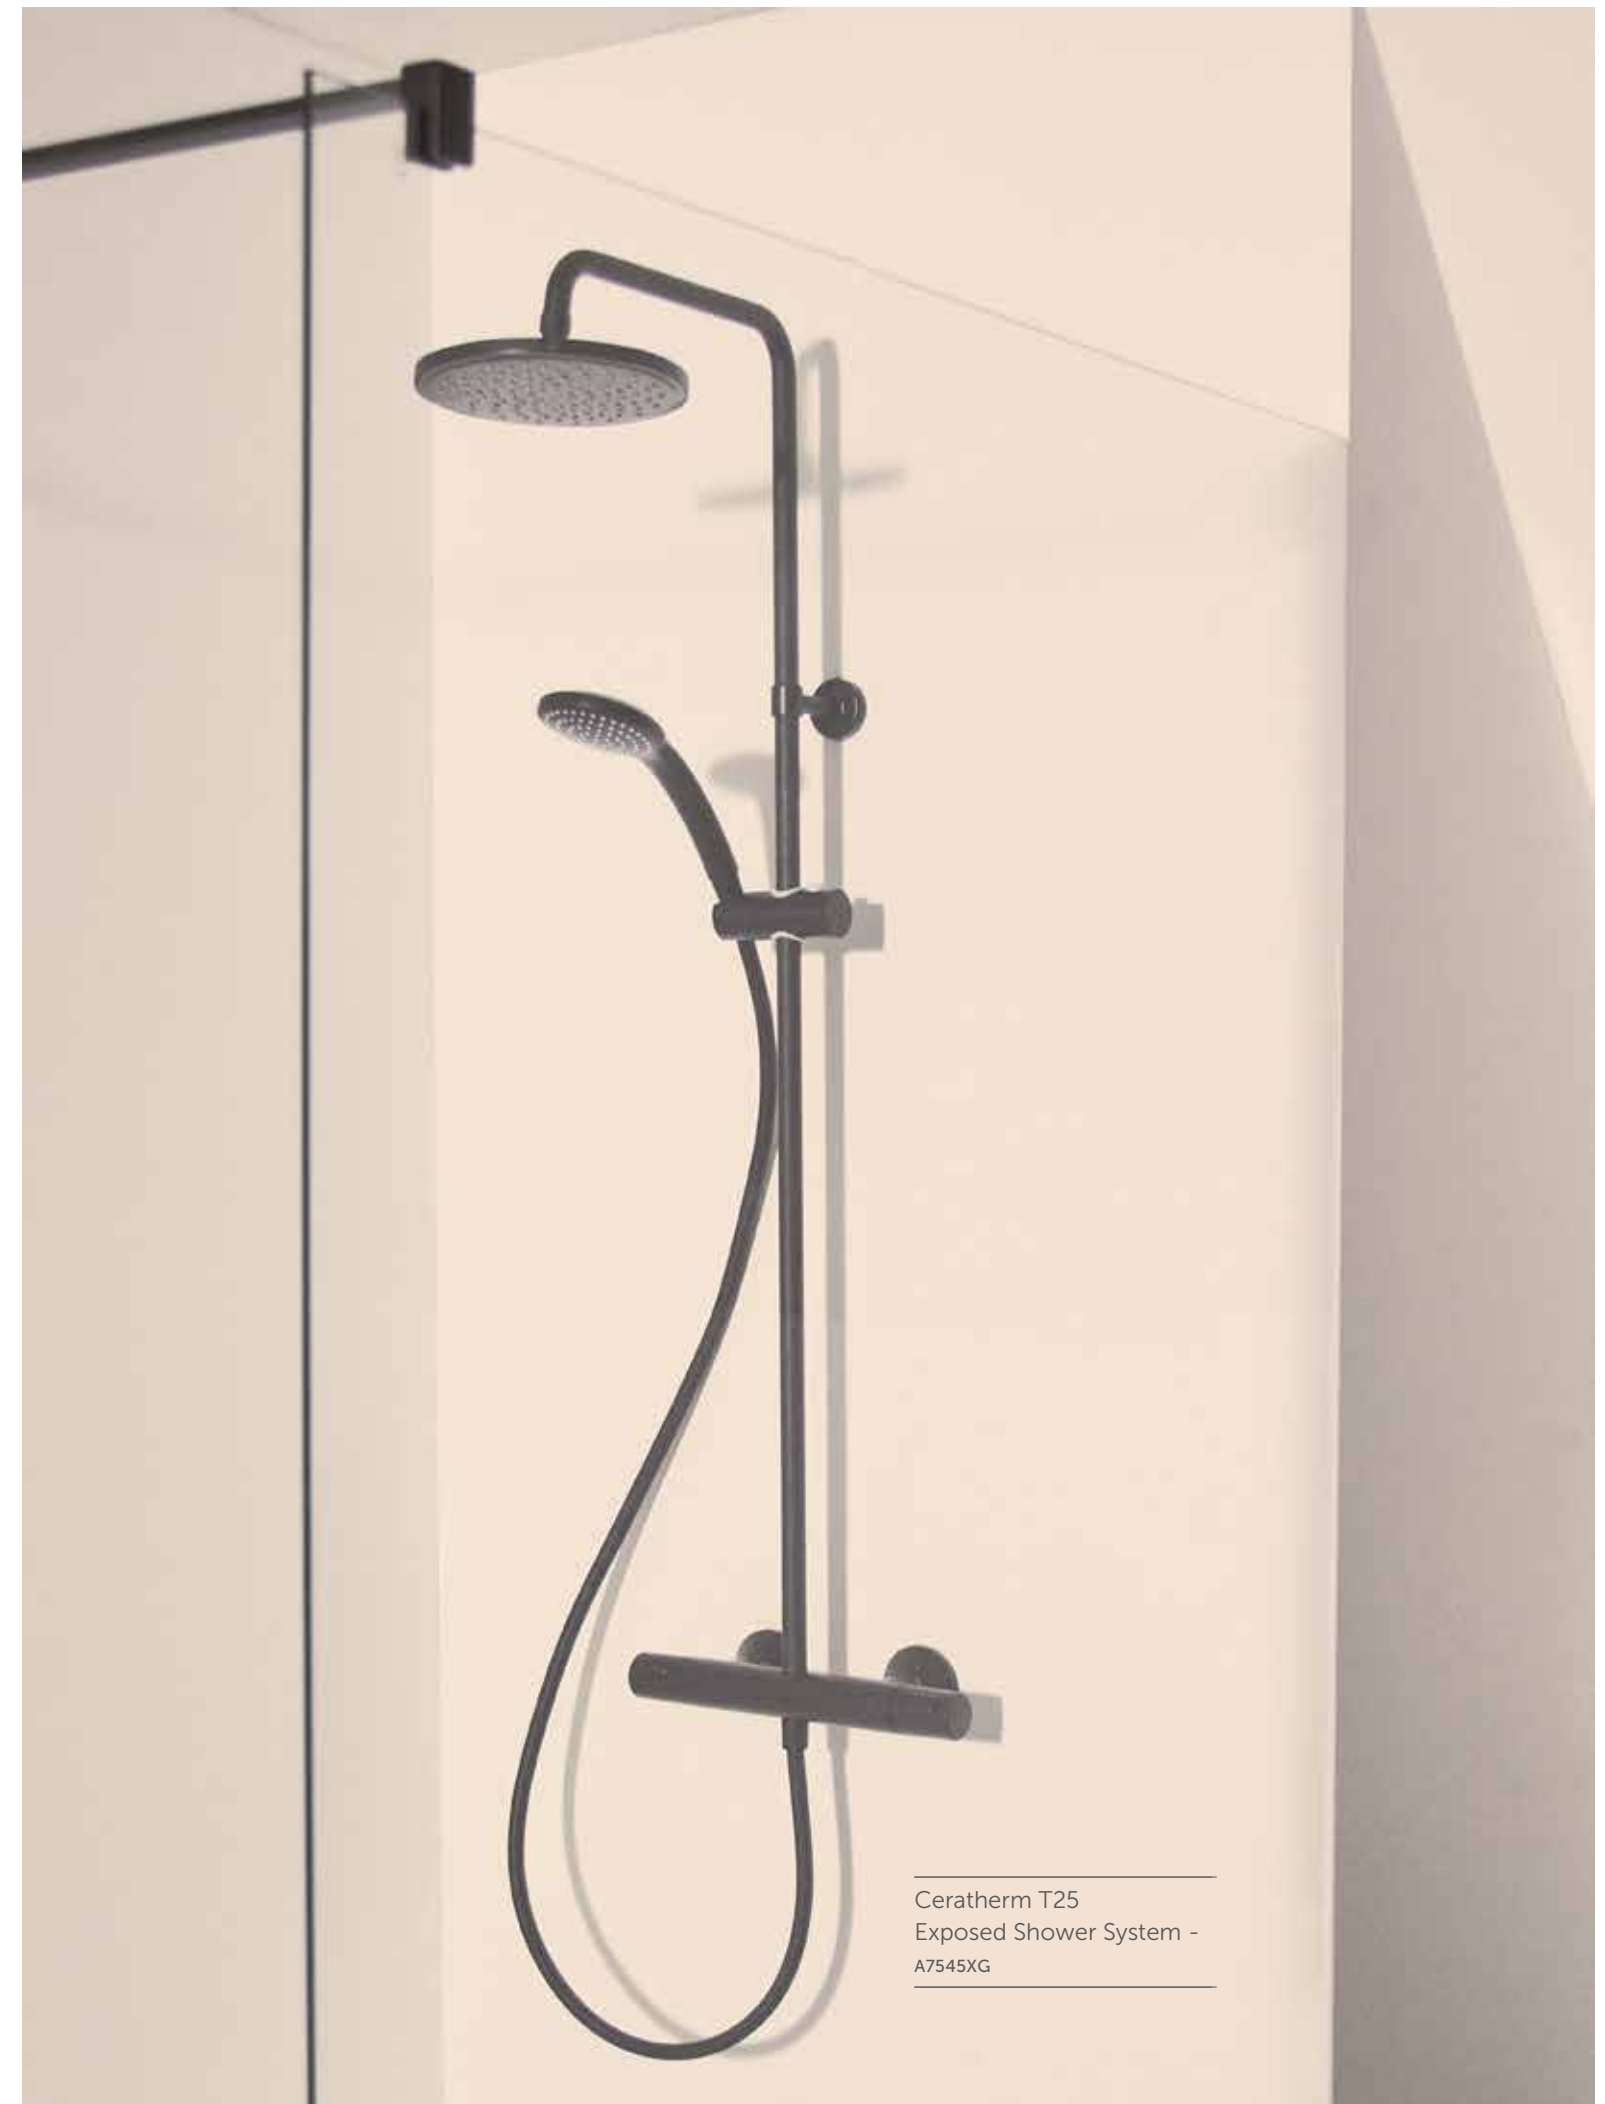

# Ceratherm T & Idealrain

**MAKE YOUR SHOWER  
THE CENTREPIECE  
OF YOUR BATHROOM**

Ceratherm T is an extensive range of thermostatic shower and bath mixers. Idealrain complements the collection with a wide choice of hand sprays, rain showers and showering accessories.

---

Ceraline Built-in Bath & Shower Mixer - A6939XG  
Idealrain Hand Shower - BC774XG  
Idealrain Shower Hose 125cm - A3306XG  
Idealrain Hand Shower Support - BC807XG

---

---

Ceratherm T25  
Exposed Shower System - A7545XG