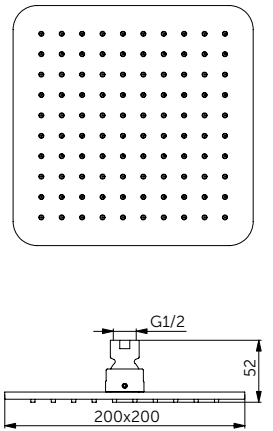

HAND SHOWER

MODEL	SKU
Stick	BC774XG

- Stick hand spray made of metal
- 1 function - normal spray (wide, rich jet)
- Limescale resistant with rub clean nozzles
- 8 l/min flow rate limit

SHOWER HOSE

MODEL	SKU
1250mm	A3306XG
1750mm	A4109XG

- Reduces limescale and facilitate cleaning
- Conical nuts with G1/2" connectors
- Anti-Twist
- Strong - support up to 50kg
- Resists up to 5 bar constant flow pressure

ROUND RAINSHOWER

MODEL	SKU
Ø200mm	BD140XG

- Suitable for low or high pressure
- 12 litres per minute Eco flow regulator
- Rub clean nozzles for protection against lime scale
- Can be used with a horizontal wall arm (B9445XG) or a vertical ceiling arm (B9446XG)
- ABS material

ROUND RAINSHOWER

MODEL	SKU
Ø300mm	A5803XG

- Made of metal
- Suitable for low or high pressure
- Removable 12 litres per minute Eco flow regulator
- Rub clean nozzles for protection against lime scale
- Can be used with a horizontal wall arm (B9445XG) or a vertical ceiling arm (B9446XG)

SQUARE RAINSHOWER

MODEL	SKU
200x200mm	B0024XG

- Made of metal
- Suitable for low or high pressure
- Removable 12 litres per minute Eco flow regulator
- Rub clean nozzles for protection against lime scale
- Can be used with a horizontal wall arm (B9445XG) or a vertical ceiling arm (B9446XG)

WALL CONNECTION

MODEL	SKU
400mm	B9445XG

- Wall connection - 400 mm
- For head shower
- Metal escutcheon
- G1/2" connector