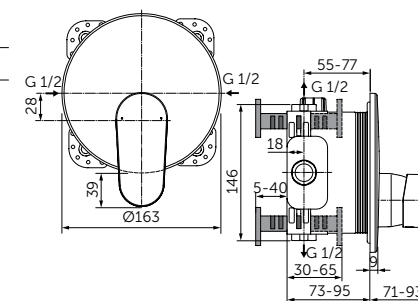

SKU

A7349XG