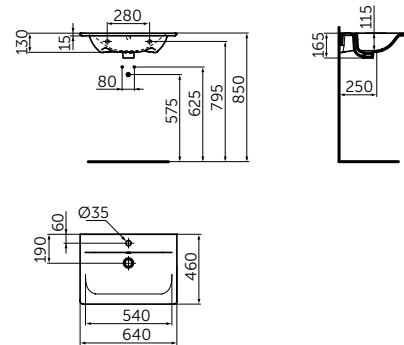

### VANITY 640 MM

**MODEL**

Vanity 640 mm

- Tap hole
- Overflow
- Wall mounted installation
- Compatible with Tesi basin unit 600mm T0050ZT (to be purchased separately)

**SKU**

E0289V3