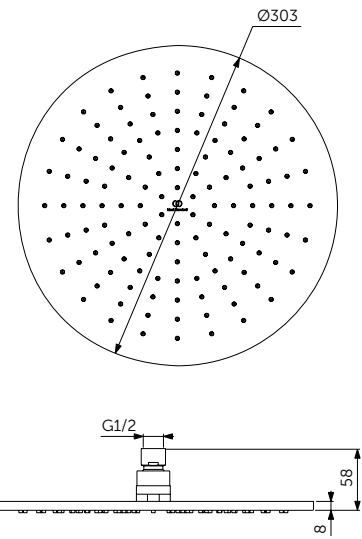

HAND SHOWER

MODEL	SKU
Stick	BC774XG

- Stick hand spray made of metal
- 1 function - normal spray (wide, rich jet)
- Limescale resistant with rub clean nozzles
- 8 l/min flow rate limit

SHOWER HOSE

MODEL	SKU
1250mm	A3306XG
1750mm	A4109XG

- Reduces limescale and facilitate cleaning
- Conical nuts with G1/2" connectors
- Anti-Twist
- Strong - support up to 50kg
- Resists up to 5 bar constant flow pressure

ROUND RAINSHOWER

MODEL	SKU
Ø200mm	BD140XG

- Suitable for low or high pressure
- 12 litres per minute Eco flow regulator
- Rub clean nozzles for protection against lime scale
- Can be used with a horizontal wall arm (B9445XG) or a vertical ceiling arm (B9446XG)
- ABS material

ROUND RAINSHOWER

MODEL	SKU
Ø300mm	A5803XG

- Made of metal
- Suitable for low or high pressure
- Removable 12 litres per minute Eco flow regulator
- Rub clean nozzles for protection against lime scale
- Can be used with a horizontal wall arm (B9445XG) or a vertical ceiling arm (B9446XG)

SQUARE RAINSHOWER

MODEL	SKU
200x200mm	B0024XG

- Made of metal
- Suitable for low or high pressure
- Removable 12 litres per minute Eco flow regulator
- Rub clean nozzles for protection against lime scale
- Can be used with a horizontal wall arm (B9445XG) or a vertical ceiling arm (B9446XG)

WALL CONNECTION

MODEL	SKU
400mm	B9445XG

- Wall connection - 400 mm
- For head shower
- Metal escutcheon
- G1/2" connector