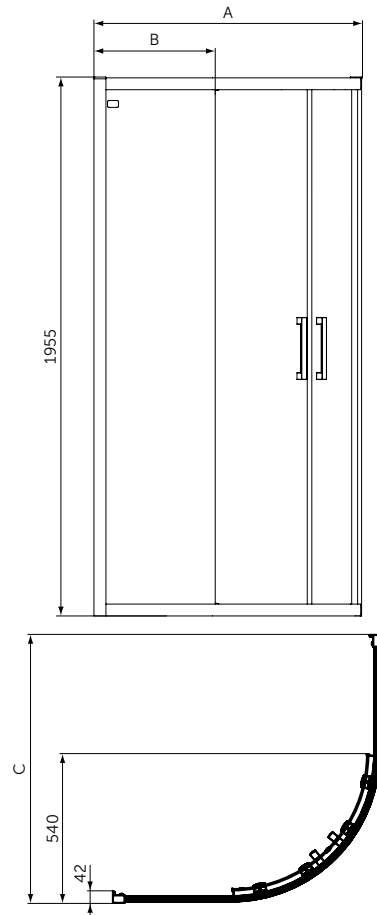

MODEL	SKU
Quadrant 80x80	K9250V3
Quadrant 90x90	K9251V3
Quadrant 100x100	K9252V3

- Height 1950 mm
- Chrome plated metal handle double
- Smooth running wheels
- Easy click top caps
- Suitable for installation on a tray or wetroom floor
- Reversible for both left and right hand fitting

	A (mm)	B (mm)	C (mm)
K9250	770-795	195	770-795
K9251	870-895	295	870-895
K9252	970-995	395	970-995