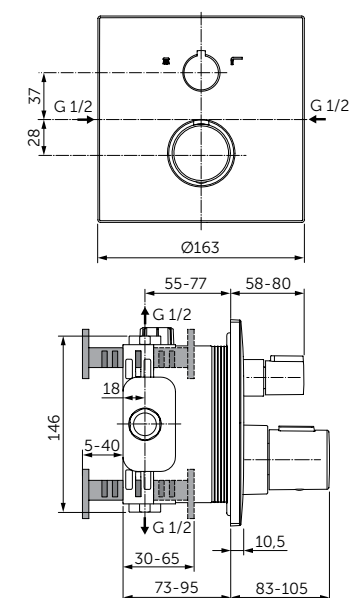

MODEL	SKU
Built-in thermostatic bath and shower mixer with diverter	A7522XG

- Kit 1 A1000NU to be purchase separately
- IS Thermostatic cartridge
- Ceramic disc diverter - 180°
- Metal handle with hot water stop button pre-fixed at 40°C
- Max. hot water temperature adjustable
- Escutcheon holder with integrated sealing and possible angle adjustment
- Maximum flow rate at 3 bar - 21 l/min
- Comply with EN1111