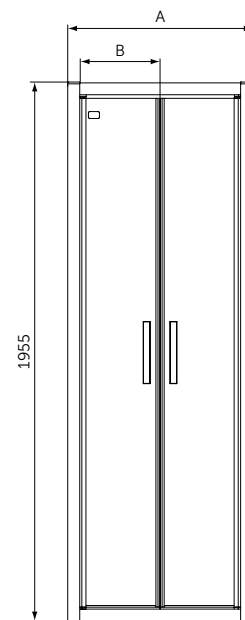

SLIDER

MODEL	SKU
Slider Door 160	K9282V3

- Height 1950 mm
- Chrome plated metal handle double
- Smooth running wheels
- Easy click top caps
- Suitable for installation on a tray or wetroom floor
- Reversible for both left and right hand fitting

SIDE PANELS

MODEL	SKU
Side Panel 70	K9297V3
Side Panel 75	K9298V3
Side Panel 80	K9299V3
Side Panel 85	K9301V3
Side Panel 90	K9374V3

- Height 1950 mm
- Easy click top caps
- Suitable for installation on a tray or wetroom floor
- Reversible for both left and right hand fitting

	A (mm)
K9297	670-720
K9298	720-770
K9299	770-820
K9301	820-870
K9374	870-920

SALOON DOORS

MODEL	SKU
Saloon Door 90	K9294V3
Saloon Door 100	K9296V3

- Height 1950 mm
- Chrome plated metal handle double
- Easy click top caps
- Suitable for installation on a tray or wetroom floor
- Reversible for both left and right hand fitting

	A (mm)	B (mm)
K9294	870-920	390
K9296	970-1020	440

WET ROOM PANELS

MODEL	SKU
Wet Room Panel 90	K9377V3
Wet Room Panel 100	K9378V3
Wet Room Panel 120	K9379V3
Wet Room Panel Fixation Wall	K9380V3
Wet Room Panel Fixation Angle	K9381V3

- Height 1950 mm
- Easy click top caps
- Reversible for both left and right hand fitting

	A (mm)
K9377	854-877
K9378	954-977
K9379	1154-1177
K9380	1000
K9381	962