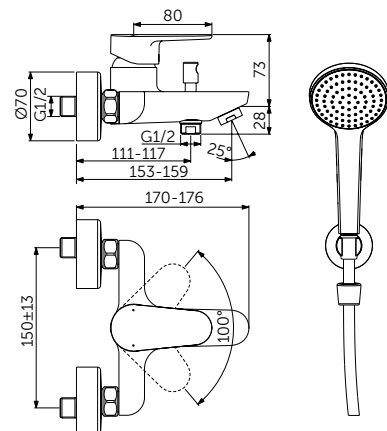

SKU

BC706XG

BUILT-IN SHOWER MIXER KIT 1 + KIT 2

MODEL

No diverter

- Kit 1 + Kit 2 (complete set)
- Ceramic disc cartridge 47mm
- Metal handle with red and blue indicators
- Metal escutcheon