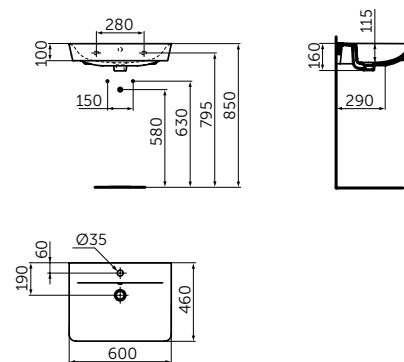

### CUBE BASIN 600 MM

**MODEL**

Cube basin 600 mm

- Tap hole
- Overflow
- Wall mounted installation

**SKU**

E0298V3