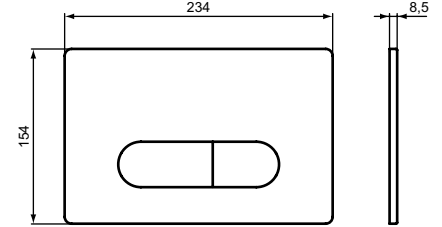

BASIN WASTES

FREE FLOW WASTE

MODEL	SKU
Free flow waste	J3291XG

SLOTTED CLICKER WASTE

MODEL	SKU
Slotted clicker waste	E1482XG
For basins with an overflow	

UNSLOTTED CLICKER WASTE

MODEL	SKU
Unslotted clicker waste	E1483XG
For basins with no overflow	

CONTEMPORARY BOTTLE TRAP

MODEL	SKU
Contemporary bottle trap	T4441XG
32 x 75mm	

FLUSH PLATES

OLEAST™ M1

MODEL	SKU
Round Flush Plate	R0115A6

- Round design
- Dual flush
- Mechanical actuation
- Actuation force < 20N

OLEAST™ M2

MODEL	SKU
Square Flush Plate	R0121A6

- Square design
- Dual flush
- Mechanical actuation
- Actuation force < 20N

OLEAST™ M3

MODEL	SKU
Soft square Flush plate	R0123A6

- Soft-square design
- Dual flush
- Mechanical actuation
- Actuation force < 20N