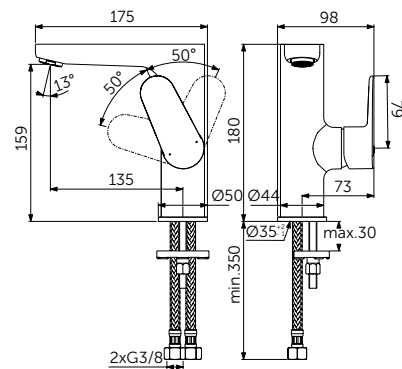

GRANDE BASIN MIXER

MODEL	SKU
No pop-up waste	BC554XG
Click clack waste	BD131XG

- EasyFix® system
- Slim aerator 5l/min
- FirmaFlow® ceramic disc cartridge 28mm
- Temperature limiter
- Supplied with flexible hoses G3/8 PEX
- Comfort area: Height 120mm
- BD131XG to be used only in combination with washbasins with overflow

GRANDE BASIN MIXER

MODEL	SKU
With metal pop-up waste	BC699XG

- EasyFix® system
- Slim aerator 5l/min
- FirmaFlow® ceramic disc cartridge 28mm
- Temperature limiter
- Supplied with flexible hoses G3/8 PEX
- Comfort area: Height 120mm

SIDE HANDLE GRANDE BASIN MIXER

MODEL	SKU
No pop-up waste	BC555XG

- EasyFix® system
- Slim aerator 5l/min
- FirmaFlow® ceramic disc cartridge 28mm
- Temperature limiter
- Supplied with flexible hoses G3/8 PEX
- Comfort area: Height 159mm

SIDE HANDLE GRANDE BASIN MIXER

MODEL	SKU
With metal pop-up waste	BC703XG

- EasyFix® system
- Slim aerator 5l/min
- FirmaFlow® ceramic disc cartridge 28mm
- Temperature limiter
- Supplied with flexible hoses G3/8 PEX
- Comfort area: Height 159mm

BUILT-IN BASIN MIXER KIT2

MODEL	SKU
224mm cast spout	BD133XG

- Kit 2
- Metal escutcheon
- Metal handle with printed red and blue colour indication
- Slim aerator 5l/min
- To be used only in combination with A1313NU Kit – to be purchased separately

BIDET MIXER

MODEL	SKU
With metal pop-up waste	BC705XG

- EasyFix® system
- Ball joint aerator 5l/min
- FirmaFlow® ceramic disc cartridge 28mm
- Temperature limiter
- Supplied with flexible hoses G3/8 PEX

EXPOSED SHOWER MIXER

MODEL	SKU
No diverter	BC499XG

- FirmaFlow® ceramic disc cartridge 38mm
- Temperature limiter
- Check valve
- Standard S connectors

EXPOSED BATH & SHOWER MIXER

MODEL	SKU
With automatic diverter	BC500XG