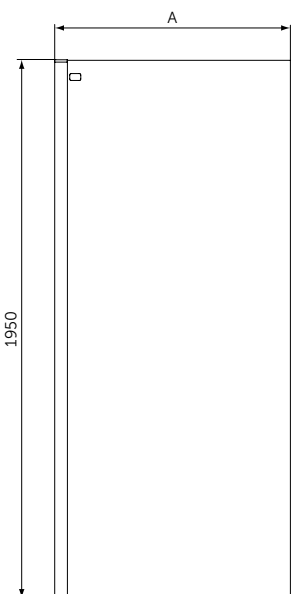

A (mm)
K9377	854-877
K9378	954-977
K9379	1154-1177
K9380	1000
K9381	962