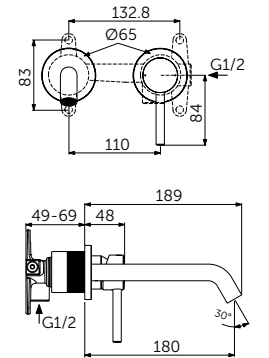

BASIN MIXER

MODEL	SKU
No pop-up waste	BC268XG
Slotted click-clack metal pop-up waste	BC822XG

- EasyFix® system
- Hidden aerator 5l/min
- FirmaFlow® ceramic disc cartridge 28mm
- Temperature limiter
- Supplied with flexible hoses G3/8 PEX
- Comfort area: Height 75mm
- BC822XG to be used only in combination with washbasins with overflow

BASIN MIXER

MODEL	SKU
Metal pop-up waste	BC193XG

- EasyFix® system
- Hidden aerator 5l/min
- FirmaFlow® ceramic disc cartridge 28mm
- Temperature limiter
- Supplied with flexible hoses G3/8 PEX
- Comfort area: Height 75mm

VESSEL BASIN MIXER

MODEL	SKU
No pop-up waste	BC269XG
Slotted click-clack metal pop-up waste	BD137XG

- EasyFix® system
- Hidden aerator 5l/min
- FirmaFlow® ceramic disc cartridge 28mm
- Temperature limiter
- With shaft screw connection
- Supplied with flexible hoses G3/8 PEX
- Comfort area: Height 250mm
- BD137XG to be used only in combination with washbasins with overflow

VESSEL BASIN MIXER

MODEL	SKU
Metal pop-up waste	BC194XG

- EasyFix® system
- Hidden aerator 5l/min
- FirmaFlow® ceramic disc cartridge 28mm
- Temperature limiter
- With shaft screw connection
- Supplied with flexible hoses G3/8 PEX
- Comfort area: Height 250mm

BUILT-IN BASIN MIXER KIT2

MODEL	SKU
Tubular spout 190mm	A6938XG

- Hidden aerator
- Kit 1 to be purchased separately (A1313NU)

BIDET MIXER

MODEL	SKU
Metal pop-up waste	BC197XG

- EasyFix® system
- Ball joint aerator 5l/min
- FirmaFlow® ceramic disc cartridge 28mm
- Temperature limiter
- Supplied with flexible hoses G3/8 PEX

EXPOSED SHOWER MIXER

MODEL	SKU
No diverter	BC200XG

- FirmaFlow® ceramic disc cartridge 38mm
- Temperature limiter
- Check valves
- Standard s-connectors with noise reducers

EXPOSED BATH & SHOWER MIXER

MODEL	SKU
With automatic diverter	BC199XG