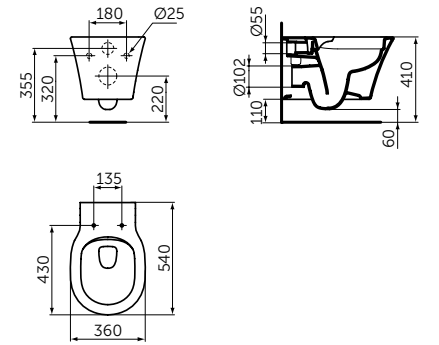

SKU

E2288V3