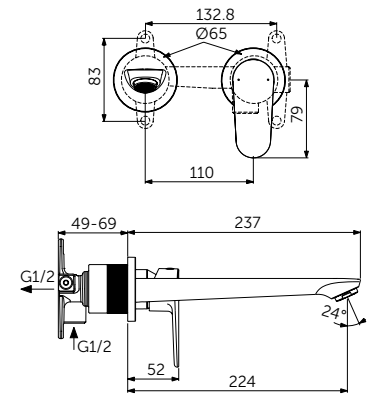

GRANDE BASIN MIXER

MODEL	SKU
No pop-up waste	BC554XG
Click clack waste	BD131XG

- EasyFix® system
- Slim aerator 5l/min
- FirmaFlow® ceramic disc cartridge 28mm
- Temperature limiter
- Supplied with flexible hoses G3/8 PEX
- Comfort area: Height 120mm
- BD131XG to be used only in combination with washbasins with overflow

GRANDE BASIN MIXER

MODEL	SKU
With metal pop-up waste	BC699XG

- EasyFix® system
- Slim aerator 5l/min
- FirmaFlow® ceramic disc cartridge 28mm
- Temperature limiter
- Supplied with flexible hoses G3/8 PEX
- Comfort area: Height 120mm

SIDE HANDLE GRANDE BASIN MIXER

MODEL	SKU
No pop-up waste	BC555XG

- EasyFix® system
- Slim aerator 5l/min
- FirmaFlow® ceramic disc cartridge 28mm
- Temperature limiter
- Supplied with flexible hoses G3/8 PEX
- Comfort area: Height 159mm

SIDE HANDLE GRANDE BASIN MIXER

MODEL	SKU
With metal pop-up waste	BC703XG

- EasyFix® system
- Slim aerator 5l/min
- FirmaFlow® ceramic disc cartridge 28mm
- Temperature limiter
- Supplied with flexible hoses G3/8 PEX
- Comfort area: Height 159mm

BUILT-IN BASIN MIXER KIT2

MODEL	SKU
224mm cast spout	BD133XG

- Kit 2
- Metal escutcheon
- Metal handle with printed red and blue colour indication
- Slim aerator 5l/min
- To be used only in combination with A1313NU Kit – to be purchased separately

BIDET MIXER

MODEL	SKU
With metal pop-up waste	BC705XG

- EasyFix® system
- Ball joint aerator 5l/min
- FirmaFlow® ceramic disc cartridge 28mm
- Temperature limiter
- Supplied with flexible hoses G3/8 PEX

EXPOSED SHOWER MIXER

MODEL	SKU
No diverter	BC499XG

- FirmaFlow® ceramic disc cartridge 38mm
- Temperature limiter
- Check valve
- Standard S connectors

EXPOSED BATH & SHOWER MIXER

MODEL	SKU
With automatic diverter	BC500XG