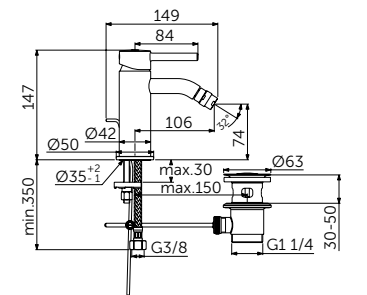

BASIN MIXER

MODEL	SKU
No pop-up waste	BC268XG
Slotted click-clack metal pop-up waste	BC822XG

- EasyFix® system
- Hidden aerator 5l/min
- FirmaFlow® ceramic disc cartridge 28mm
- Temperature limiter
- Supplied with flexible hoses G3/8 PEX
- Comfort area: Height 75mm
- BC822XG to be used only in combination with washbasins with overflow

BASIN MIXER

MODEL	SKU
Metal pop-up waste	BC193XG

- EasyFix® system
- Hidden aerator 5l/min
- FirmaFlow® ceramic disc cartridge 28mm
- Temperature limiter
- Supplied with flexible hoses G3/8 PEX
- Comfort area: Height 75mm

VESSEL BASIN MIXER

MODEL	SKU
No pop-up waste	BC269XG
Slotted click-clack metal pop-up waste	BD137XG

- EasyFix® system
- Hidden aerator 5l/min
- FirmaFlow® ceramic disc cartridge 28mm
- Temperature limiter
- With shaft screw connection
- Supplied with flexible hoses G3/8 PEX
- Comfort area: Height 250mm
- BD137XG to be used only in combination with washbasins with overflow

VESSEL BASIN MIXER

MODEL	SKU
Metal pop-up waste	BC194XG

- EasyFix® system
- Hidden aerator 5l/min
- FirmaFlow® ceramic disc cartridge 28mm
- Temperature limiter
- With shaft screw connection
- Supplied with flexible hoses G3/8 PEX
- Comfort area: Height 250mm

BUILT-IN BASIN MIXER KIT2

MODEL	SKU
Tubular spout 190mm	A6938XG

- Hidden aerator
- Kit 1 to be purchased separately (A1313NU)

BIDET MIXER

MODEL	SKU
Metal pop-up waste	BC197XG

- EasyFix® system
- Ball joint aerator 5l/min
- FirmaFlow® ceramic disc cartridge 28mm
- Temperature limiter
- Supplied with flexible hoses G3/8 PEX

EXPOSED SHOWER MIXER

MODEL	SKU
No diverter	BC200XG

- FirmaFlow® ceramic disc cartridge 38mm
- Temperature limiter
- Check valves
- Standard s-connectors with noise reducers

EXPOSED BATH & SHOWER MIXER

MODEL	SKU
With automatic diverter	BC199XG