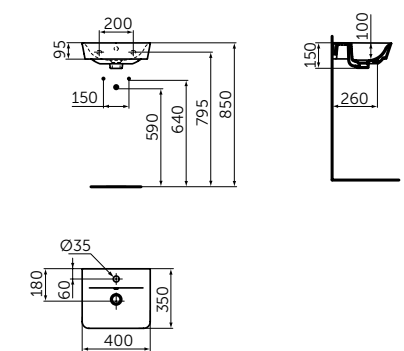

### CUBE HAND WASH BASIN 400 MM

**MODEL**

Cube hand wash basin 400 mm

- Tap hole
- Overflow
- Wall mounted installation

**SKU**

E0307V3