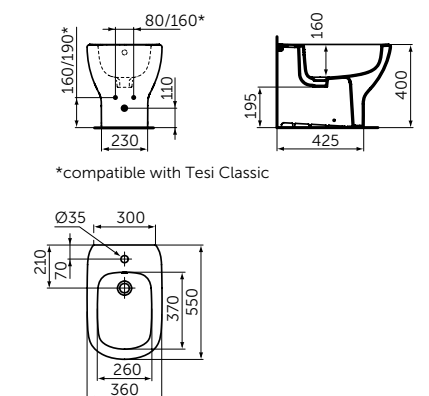

*compatible with Tesi Classic

Soft Closing

AquaBlade

Hidden Fixations

Aqua Blade

Hidden fixations

Easy take off

Soft closing