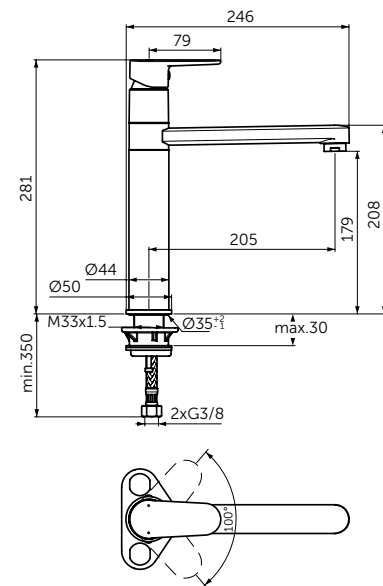

CERALOOK KITCHEN SINK MIXER

MODEL

Sink Mixer With Tubular Spout

SKU

BC174XG

- Brass body with L tubular spout
- 38 mm FirmaFlow® cartridge
- Hot water temperature control
- Click technology
- BlueStart® technology
- Best comfort zone
- Metal handle with red and blue color indication - printed on handle
- Hidden aerator
- EasyFix with centering & sealing ring
- With shaft screw connection
- Flexible hoses G3/8" for water supply system connection

CERAFINE O KITCHEN SINK MIXER

MODEL

Sink Mixer With High Tubular Spout

SKU

BC501XG

- High attached tubular spout rotating on 360°
- 28 mm FirmaFlow® cartridge
- Hot water temperature control
- Comfort zone
- Metal handle with red and blue color indication - printed on handle
- Aerator Perlator
- EasyFix with centering & sealing ring
- With shaft screw connection
- Flexible hoses G3/8" for water supply system connection