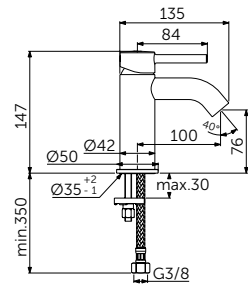

BASIN MIXER

MODEL	SKU
No pop-up waste	BC268XG
Slotted click-clack metal pop-up waste	BC822XG

- EasyFix® system
- Hidden aerator 5l/min
- FirmaFlow® ceramic disc cartridge 28mm
- Temperature limiter
- Supplied with flexible hoses G3/8 PEX
- Comfort area: Height 75mm
- BC822XG to be used only in combination with washbasins with overflow

BASIN MIXER

MODEL	SKU
Metal pop-up waste	BC193XG

- EasyFix® system
- Hidden aerator 5l/min
- FirmaFlow® ceramic disc cartridge 28mm
- Temperature limiter
- Supplied with flexible hoses G3/8 PEX
- Comfort area: Height 75mm

VESSEL BASIN MIXER

MODEL	SKU
No pop-up waste	BC269XG
Slotted click-clack metal pop-up waste	BD137XG

- EasyFix® system
- Hidden aerator 5l/min
- FirmaFlow® ceramic disc cartridge 28mm
- Temperature limiter
- With shaft screw connection
- Supplied with flexible hoses G3/8 PEX
- Comfort area: Height 250mm
- BD137XG to be used only in combination with washbasins with overflow

VESSEL BASIN MIXER

MODEL	SKU
Metal pop-up waste	BC194XG

- EasyFix® system
- Hidden aerator 5l/min
- FirmaFlow® ceramic disc cartridge 28mm
- Temperature limiter
- With shaft screw connection
- Supplied with flexible hoses G3/8 PEX
- Comfort area: Height 250mm

BUILT-IN BASIN MIXER KIT2

MODEL	SKU
Tubular spout 190mm	A6938XG

- Hidden aerator
- Kit 1 to be purchased separately (A1313NU)

BIDET MIXER

MODEL	SKU
Metal pop-up waste	BC197XG

- EasyFix® system
- Ball joint aerator 5l/min
- FirmaFlow® ceramic disc cartridge 28mm
- Temperature limiter
- Supplied with flexible hoses G3/8 PEX

EXPOSED SHOWER MIXER

MODEL	SKU
No diverter	BC200XG

- FirmaFlow® ceramic disc cartridge 38mm
- Temperature limiter
- Check valves
- Standard s-connectors with noise reducers

EXPOSED BATH & SHOWER MIXER

MODEL	SKU
With automatic diverter	BC199XG