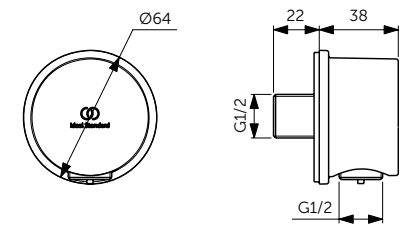

MODEL	SKU
Wall elbow	BC808XG
- Made of metal - G1/2" connection with back flow prevention