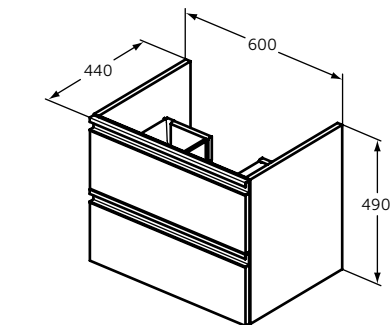

VANITY 825 MM

MODEL	SKU
Vanity 825 mm	T3509V3

- Tap hole
- Overflow
- Wall mounted installation
- Compatible with Tesi basin unit 800mm T0051ZT (to be purchased separately)

VANITY 625 MM

MODEL	SKU
Vanity 625 mm	T3510V3

- Tap hole
- Overflow
- Wall mounted installation
- Compatible with Tesi basin unit 600mm T0050ZT (to be purchased separately)

BASIN UNIT 800 MM

MODEL	SKU
Basin unit 800 mm	T0051ZT

- 2 adjustable drawers with soft closing system
- Built-in handle
- Recommended Space Saving siphon EE23033967
- For use with Tesi (T3509V3) and Connect Air (E0279V3) vanities (to be purchased separately)

BASIN UNIT 600 MM

MODEL	SKU
Basin unit 600 mm	T0050ZT

- 2 adjustable drawers with soft closing system
- Built-in handle
- Recommended Space Saving siphon EE23033967
- For use with Tesi (T3510V3) and Connect Air (E0289V3) vanities (to be purchased separately)

WALL-HUNG BOWL - AQUABLADE® TECHNOLOGY

MODEL	SKU
Wall-hung bowl - AquaBlade® technology	T0079V3

- AquaBlade® flushing technology
- Fully hidden wall fixation
- Low flushing 4,5/3 litres
- T0079V3 model: compatible with slim sandwich seat T3527V3 (to be purchased separately)

FLOORSTANDING BACK-TO-WALL BOWL - AQUABLADE TECHNOLOGY

MODEL	SKU
Floorstanding back-to-wall - AquaBlade® technology	T0077V3

- AquaBlade® flushing technology
- Low flushing 4,5/3 litres
- Horizontal outlet - can be transformed in vertical outlet (VO) ordering one of the accessories elbow. VO can cover from 110 to 200mm rough-in
- T0077V3 model: compatible with slim sandwich seat T3527V3 (to be purchased separately)

SLIM SANDWICH SEAT

MODEL	SKU
Slim sandwich seat	T3527V3

- Soft closing
- Easy removable seat

WALL-HUNG BIDET

MODEL	SKU
Wall-hung bidet	T3552V3

- Standard overflow
- Tap hole
- Fully hidden wall fixation