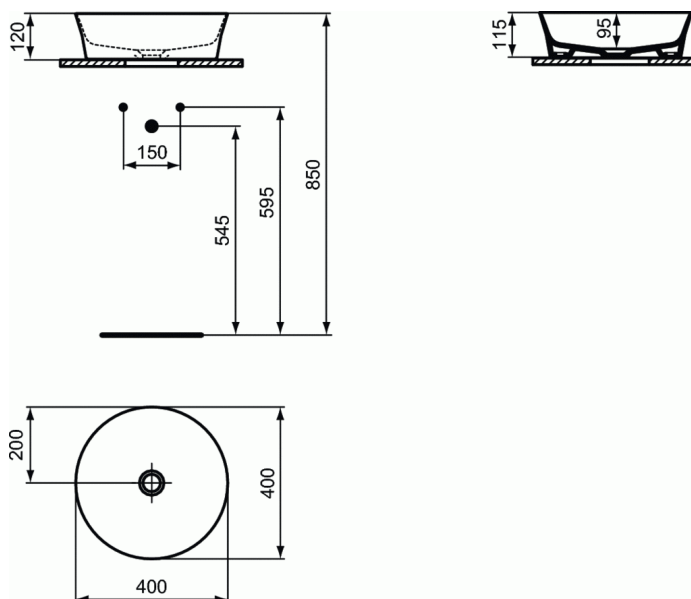

## Round Vessel basin 40 cm with thin walls

### Round Vessel basin 40 cm with thin walls

Round Vessel basin with thin walls

Diamatec® technology

without tap-hole and without overflow hole

Free flow waste E211401 - not included for basins in 01 Euro