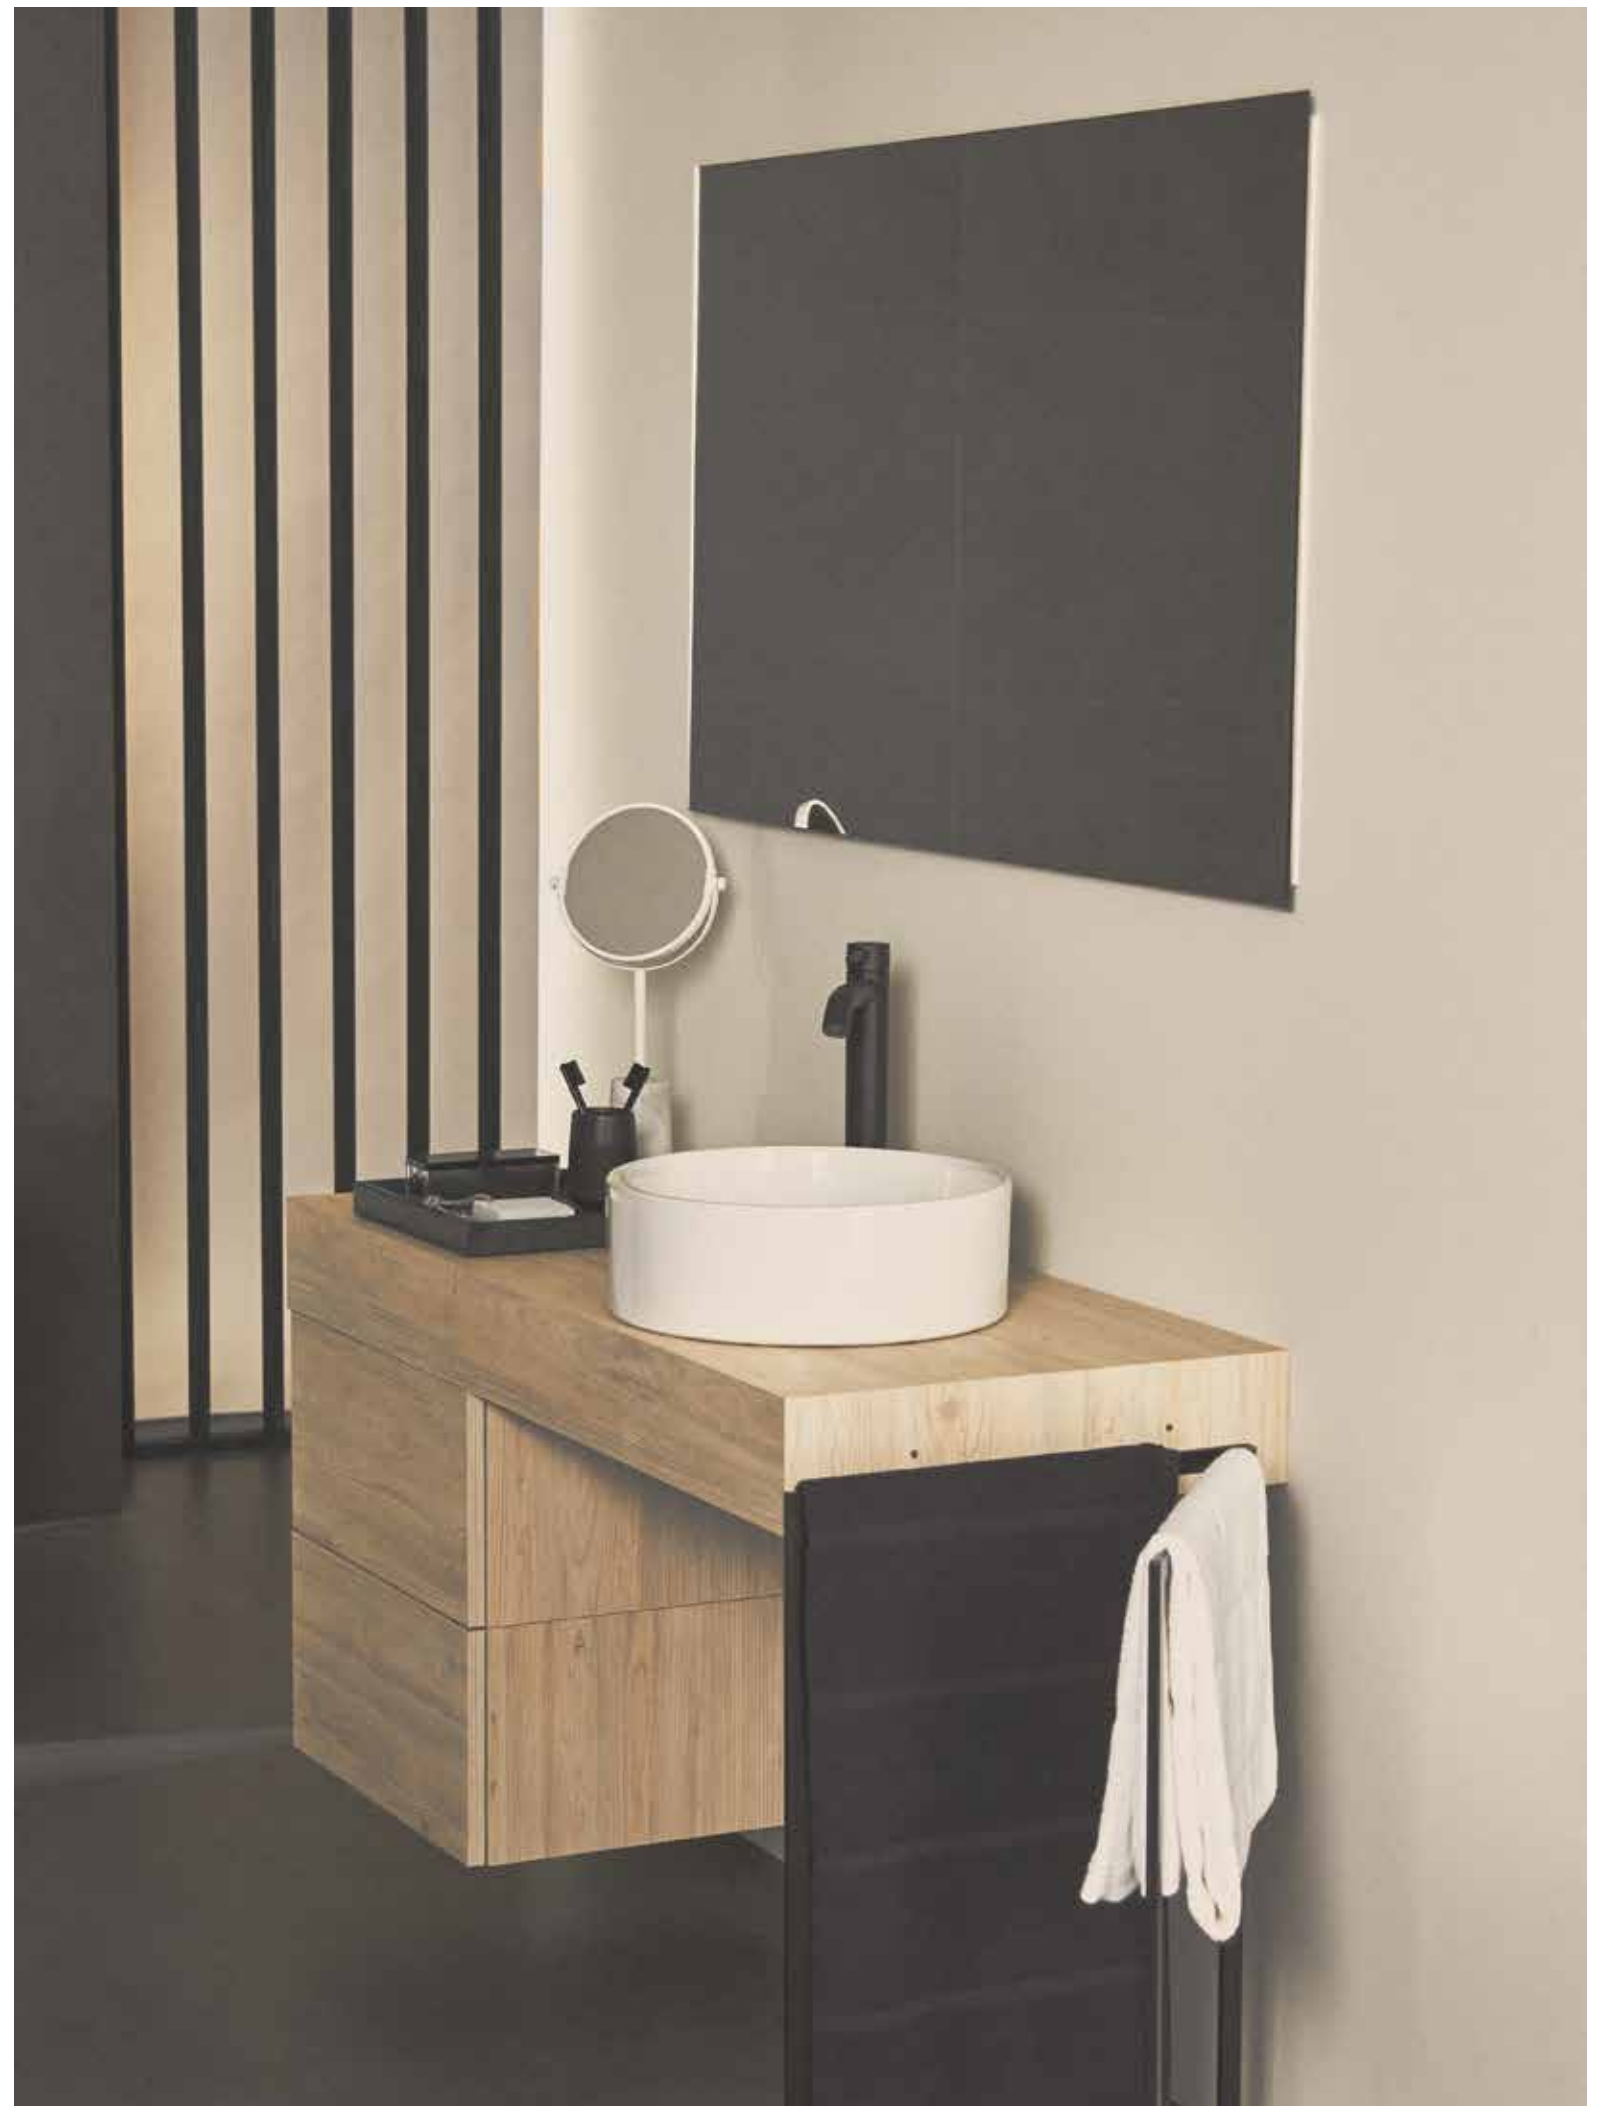

Our wide choice of products – from  
basins, toilets and furniture to shower trays,  
enclosures and accessories – will  
offer you seemingly endless opportunities  
for self-expression.

Be your own trendsetter.

Dare to be different.

Ideal Standard

Bringing  
your creative  
vision to life.

**IDEAL STANDARD OFFERS  
COMPLETE BATHROOM  
SOLUTIONS. FROM MIXERS,  
TAPS AND SHOWER SYSTEMS  
TO BASINS, TOILETS AND  
BATHROOM FURNITURE.  
BEAUTIFULLY DESIGNED.  
CAREFULLY COORDINATED.  
AND PRODUCED TO  
THE HIGHEST QUALITY  
STANDARDS.**

“I have said that black  
has it all. White too.  
Their beauty is absolute.  
It is the perfect harmony.”  
— COCO CHANEL

Ceraline Vessel Mixer - BC269XG  
Strada II Round Vessel 45cm - T295901

# Ceraline

**CLEAN LINES  
AND GENTLE ARCS  
COATED IN  
SILKY BLACK**

With soft geometries and an organic, cylindrical shape Ceraline offers a timeless design. Drawing inspiration from Scandinavian styling, it's going to bring simple, minimalist beauty to your space. The silk black finish makes this